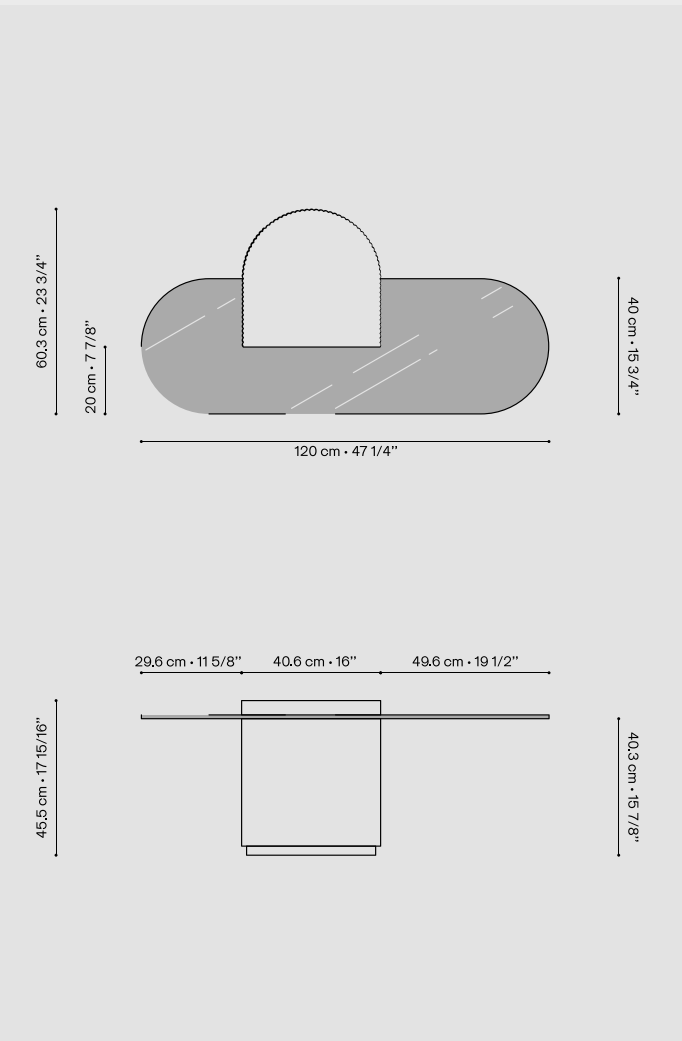

STRUT THE PILL

COFFEE TABLE

10133

lyon beton

Contact
bonjours@lyon-beton.com

● STRUT THE PILL ● COFFEE TABLE

DESCRIPTION

Lyon Béton and designer Bertrand Jayr have teamed up once more to bring you this sensuous, multi-use table. A hybrid of a coffee table and a gueridon, Strut features a two-tiered, two-medium tabletop that invites you to arrange your decorative items and other objets d'art like actors in a miniature theater. The pedestal's fluting brings added texture to the concrete. Let it catch the light and cast shadows.

DESIGNER

“Between art and design, there is only one step.”
According to Bertrand Jayr, there is a transversality linking these disciplines that are both distinct and related. It is precisely by transgressing its own limits that Art constantly redefines itself. This is how this artist and designer from Lyon considers these two practices simultaneously. An innovative and meaningful design, reconciling creativity and use.

SKU 10133

PRODUCT SIZE 120 × 60.3 × 45.5 cm
47 1/4" × 23 3/4" × 17 15/16"

WEIGHT 54 kg / 119.05 lbs

MATERIAL fiber concrete / tempered glass

FINISHING colorless water and oil repellent matt varnish / polished edges