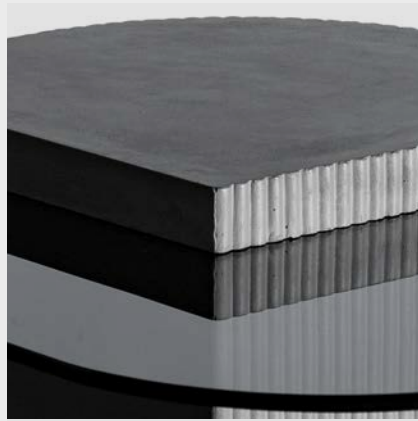

STRUT THE PILL

COFFEE TABLE

10133

lyon beton

Contact
bonjours@lyon-beton.com

● STRUT THE PILL ● COFFEE TABLE

DESCRIPTION

Lyon Béton and designer Bertrand Jayr have teamed up once more to bring you this sensuous, multi-use table. A hybrid of a coffee table and a gueridon, Strut features a two-tiered, two-medium tabletop that invites you to arrange your decorative items and other objets d'art like actors in a miniature theater. The pedestal's fluting brings added texture to the concrete. Let it catch the light and cast shadows.

SKU 10133

PRODUCT SIZE 120 × 60.3 × 45.5 cm
47 1/4" × 23 3/4" × 17 15/16"

WEIGHT 54 kg / 119.05 lbs

MATERIAL fiber concrete / tempered glass

FINISHING colorless water and oil repellent matt varnish / polished edges

COLOR

natural grey

dark grey

USE for outdoor use under cover, protected from rain and sunlight. Off-season, cover them with a 100% waterproof polyester cover: waterproof, UV resistant and air permeable

CLEAN & CARE do not use abrasive materials or solvents on surface. Apply protective wax or oil regularly