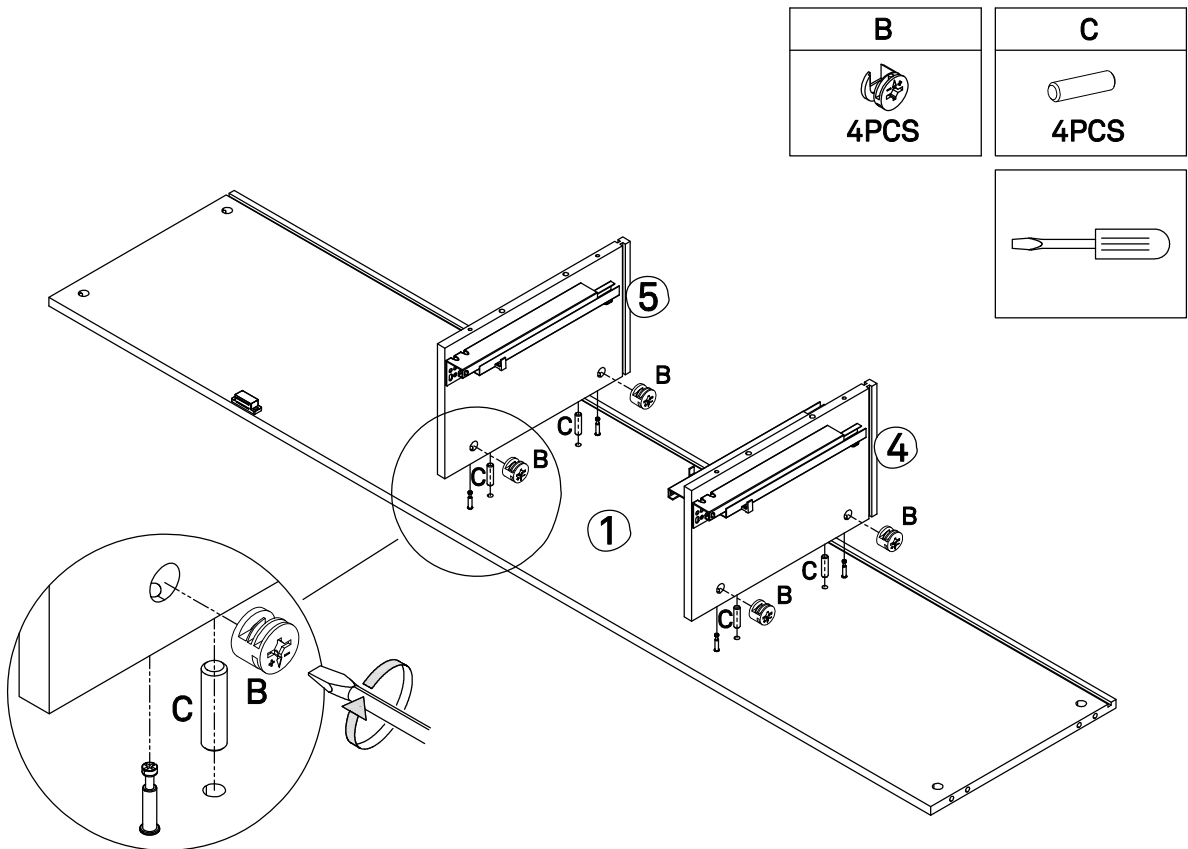

B 4PCS	C 4PCS