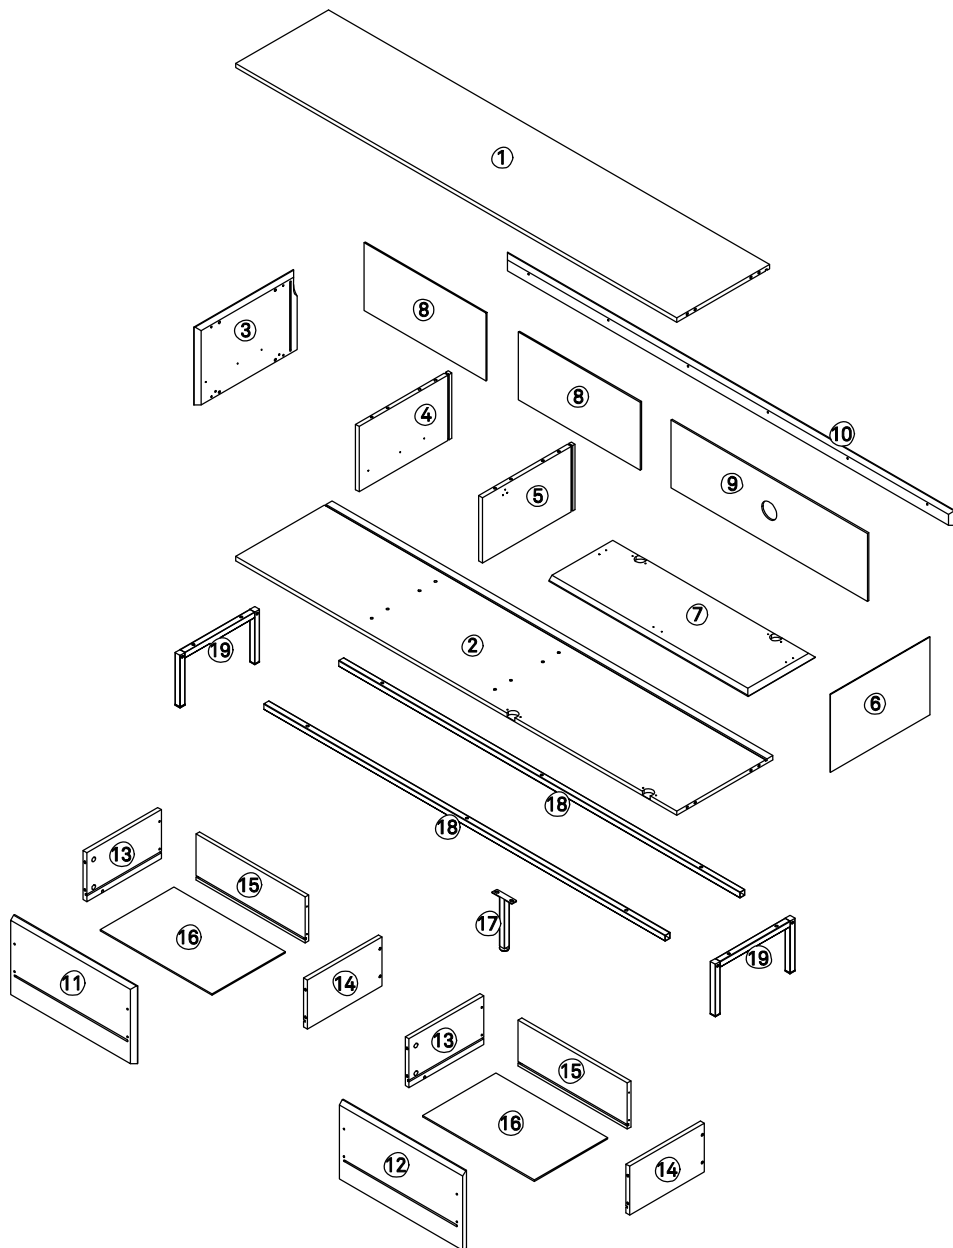

INSTRUCTION MANUAL

ARISTA. TV STAND

By Cambres Design

teulat

www.teulat.es

Needed for assembling

Min. two persons

Content of the boxes

1

Top x 1

2

Bottom x 1

3

Left side x 1

4

Left division x 1

5

Right division x 1

6

Right side x 1

7

Door x 1

8

Left Back x 2

17

Middle legs x 1

18

Tube x 2

19

Legs x 2

Content of the boxes

A	B	C	D	E	F	G
						
Minifix Screw Ø6*35mm 20PCS	Minifix Ø15*12mm 20PCS	Dowel Ø8*30mm 16PCS	Fastening Device 13*15*10mm 18PCS	Screw #3.5*14mm 54PCS	Screw #7*40mm 4PCS	Allen key M4 1PC
H	I	J	K	L	M	N
						
Super Curved Hinge Ø35 2PCS	Bolt M6*12mm 2PCS	Bolt M6*30mm 10PCS	Bolt M6*40mm 4PCS	Screw #4*35mm 16PCS	Cap Ø20 8PCS	Shelf support Ø5*20mm 4PCS
O	P	Q	R	S	T	U
						
Slide rail 2PCS	Slide rail 2PCS	1PC	1PC	Gas Track 2PCS	Gas Track 2PCS	Gas Track 2PCS
V	W					
						
anti-tipping 2PCS	1PCS					