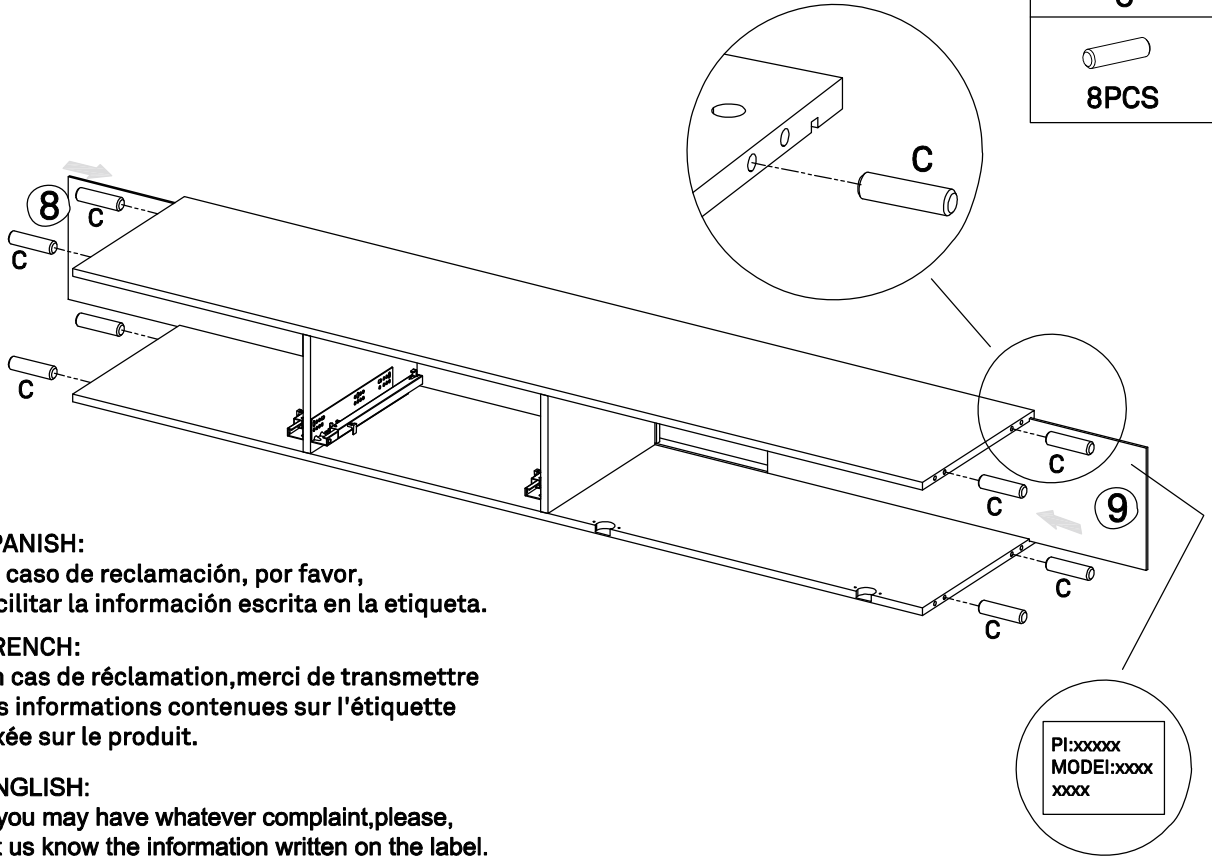

8

SPANISH:

En caso de reclamación, por favor,
facilitar la información escrita en la etiqueta.

FRENCH:

En cas de réclamation, merci de transmettre
les informations contenues sur l'étiquette
fixée sur le produit.

ENGLISH:

If you may have whatever complaint, please,
let us know the information written on the label.

9