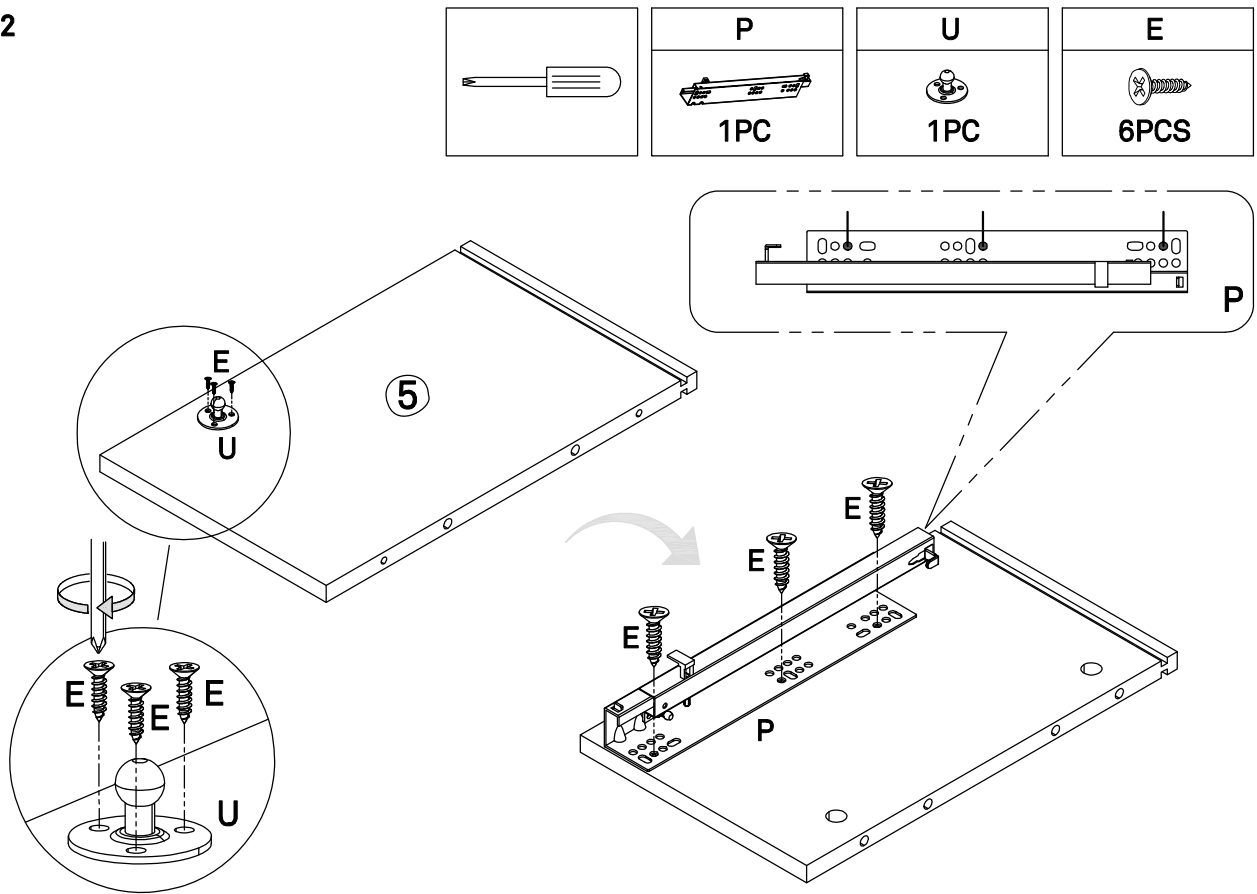

Q 1PC	E 2PCS	A 4PCS

2