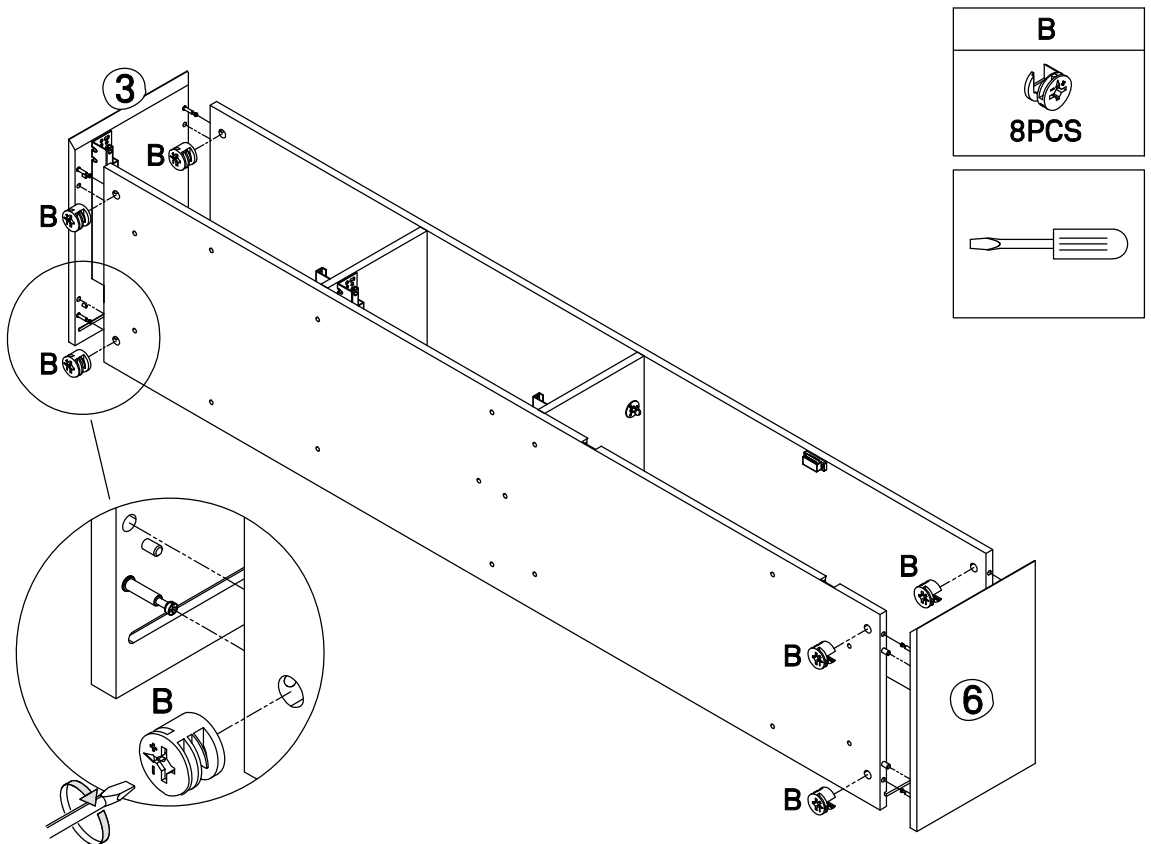

8

SPANISH:

En caso de reclamación, por favor,
facilitar la información escrita en la etiqueta.

FRENCH:

En cas de réclamation, merci de transmettre
les informations contenues sur l'étiquette
fixée sur le produit.

ENGLISH:

If you may have whatever complaint, please,
let us know the information written on the label.

9