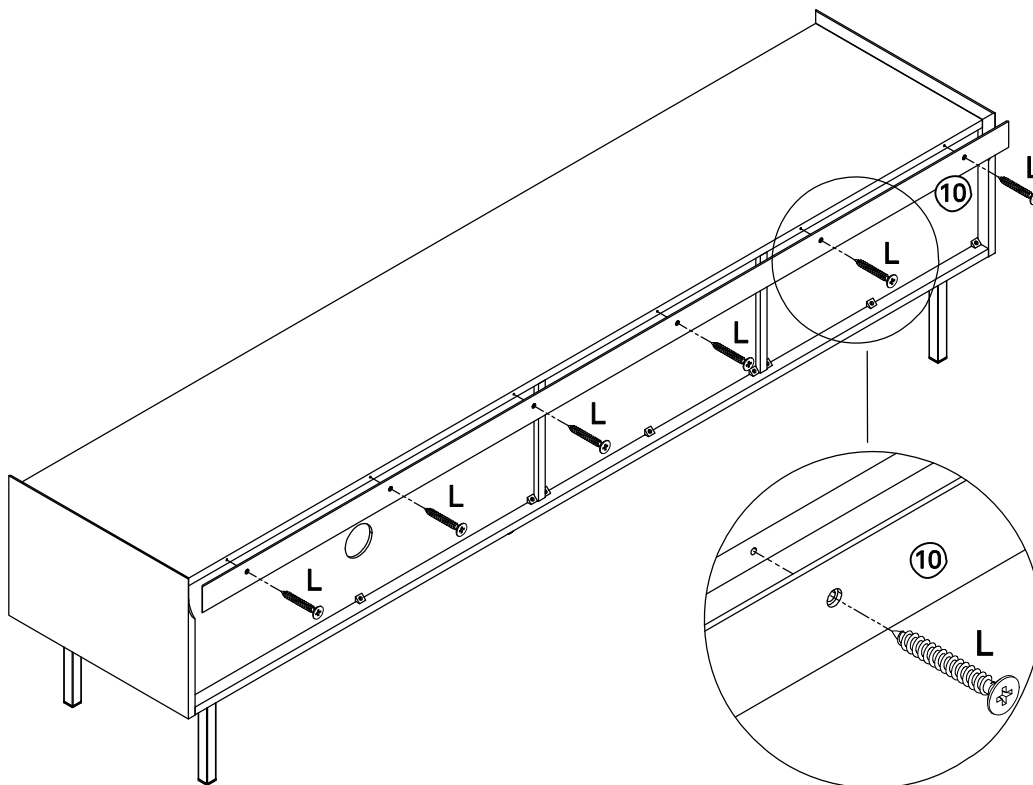

E
18PCS

D
18PCS

13