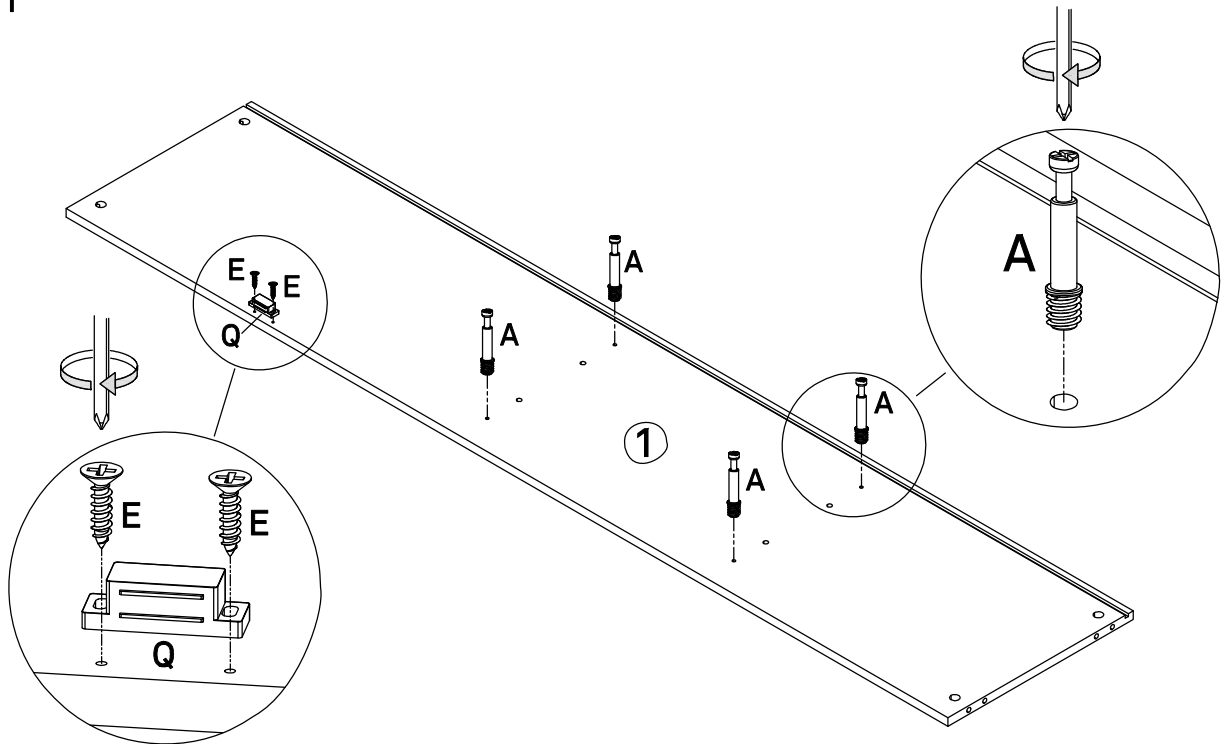

1

	Q 1PC	E 2PCS	A 4PCS

2

	P 1PC	U 1PC	E 6PCS