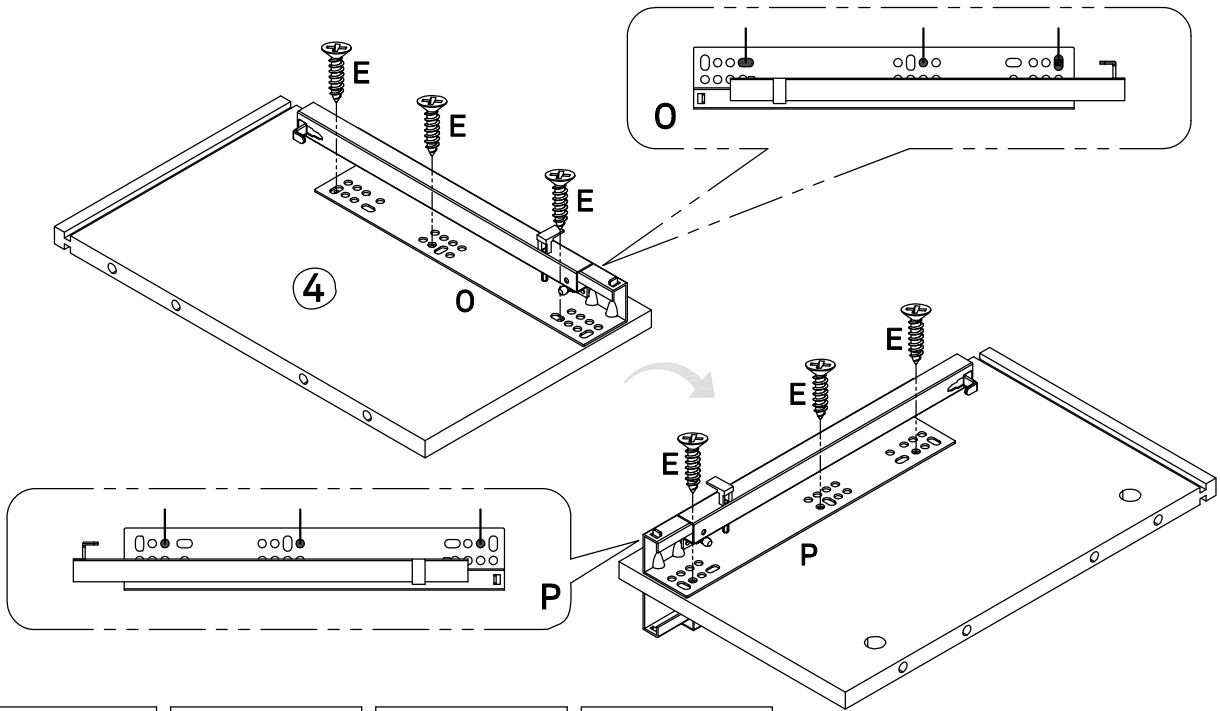

4

E 6PCS	O 1PC	P 1PC	

5