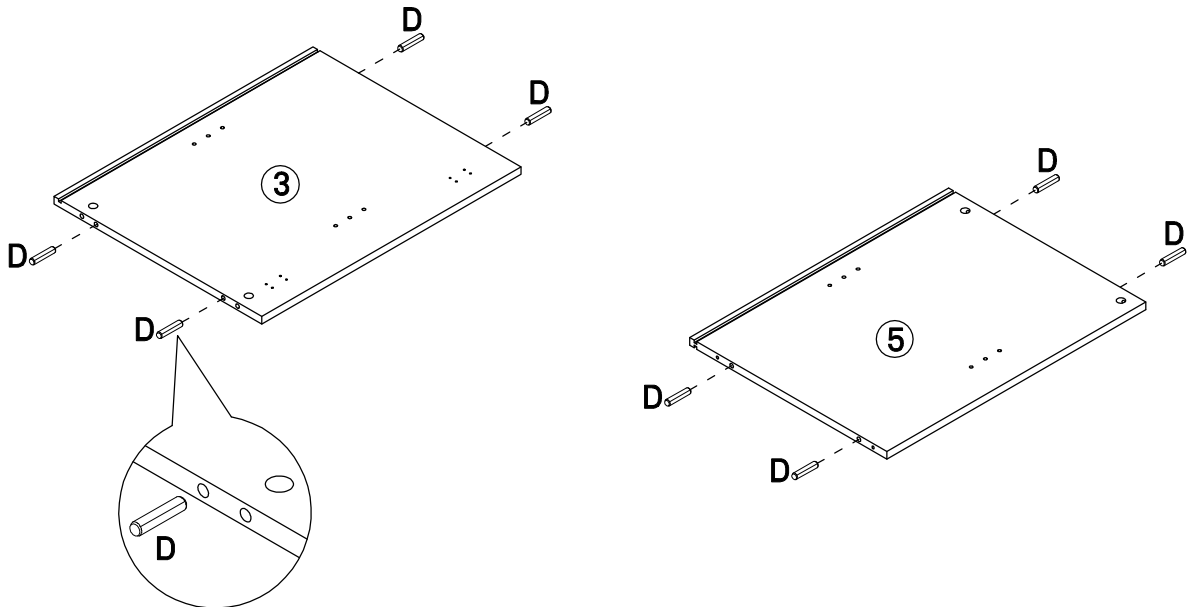

1

A	K	J	U	H	
8PCS	2PCS	6PCS	2PCS	2PCS	

2

D
8PCS