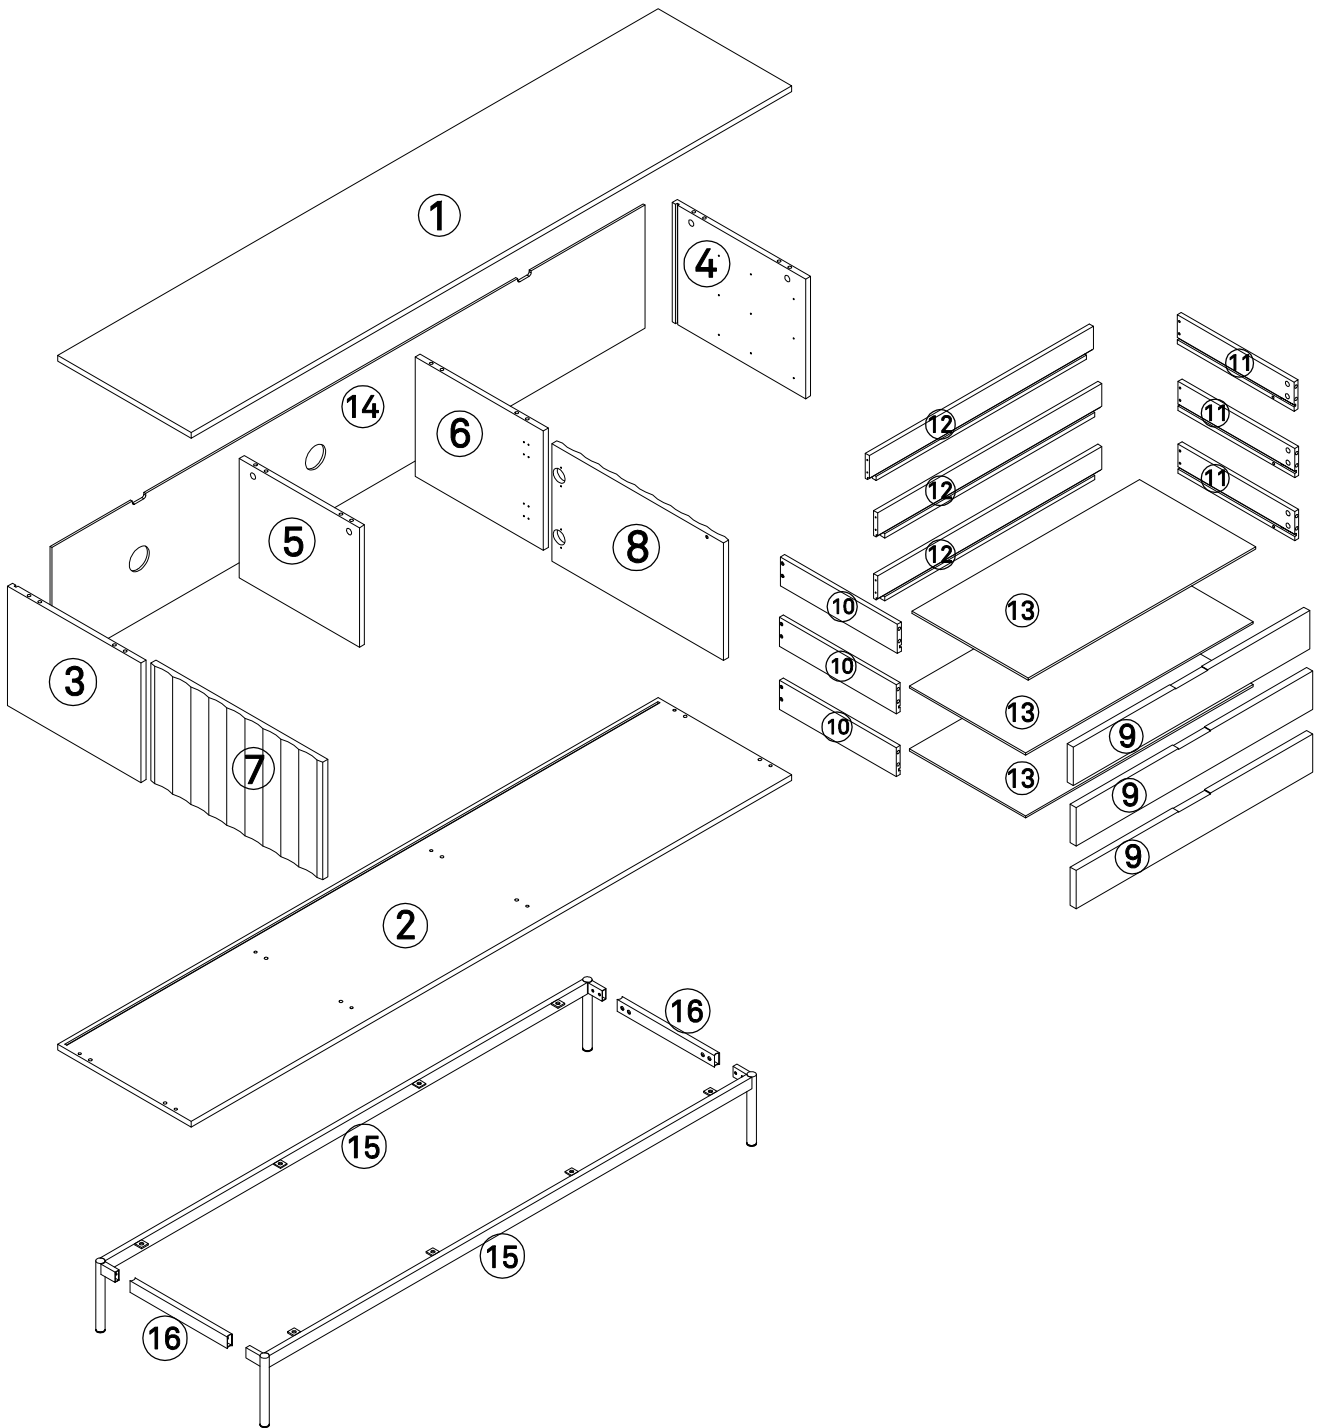

INSTRUCTION MANUAL

SIERRA.TV CABINET 2D3DR

By Cambres Design

teulat

www.teulat.es

Needed for assembling

Min. two persons

Content of the boxes

1
Top x1

2
Bottom x1

3
Left side x1

4
Right side x1

5
Left inner
division x1

6
Right inner
division x1

7
Left door x1

8
Right door x1

9
Drawer front x3

10
Drawer left x3

11
Drawer right x3

12
Drawer back x3

13
Drawer bottom x3

14
Back x1

15
Legs x2

16
Tube x2