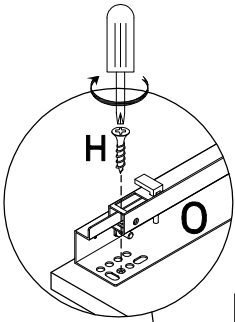

D	O	H	
4PCS	3PCS	9PCS