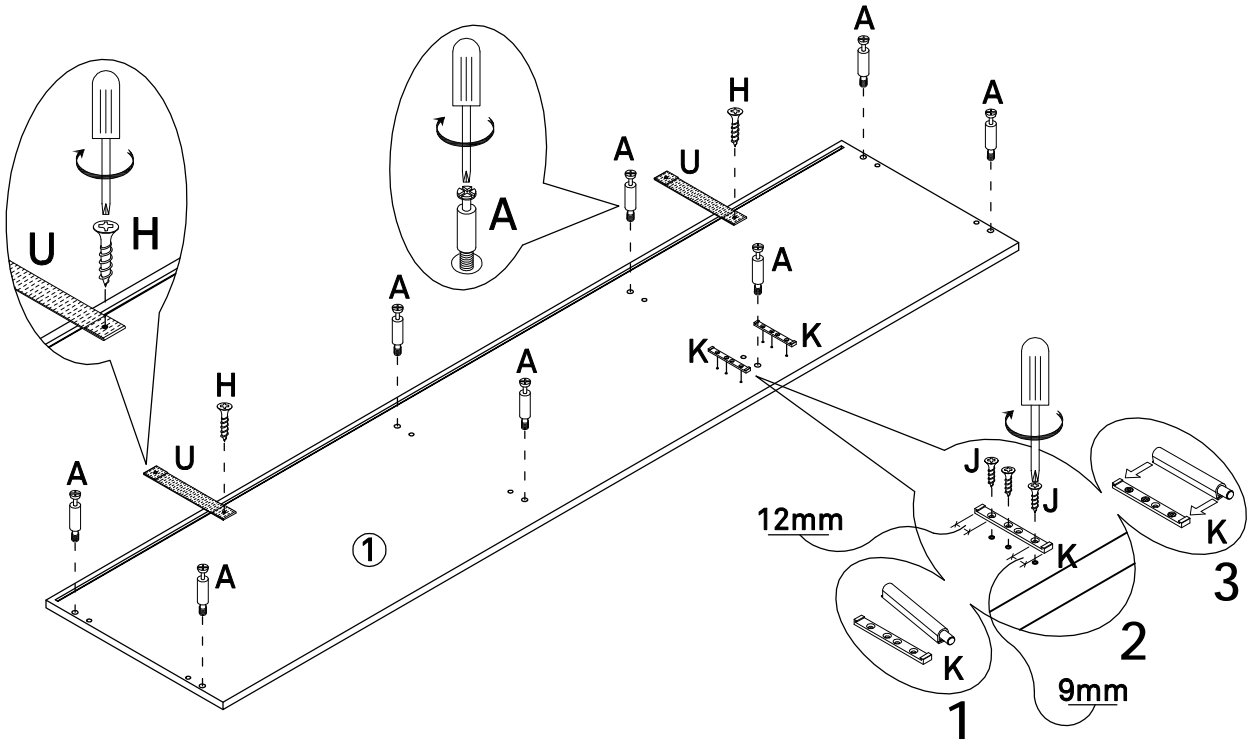

 Screw
 Ø4x30mm
 14PCS

Q

 Bolt
 M6x12mm
 8PCS

R

 Fastening device
 17x16x10.5mm
 10PCS

S

 Screw
 Ø3x18mm
 10PCS

T

 Allen key
 M4 60x30mm
 1PC

U

 Anti tipping
 160x25mm
 2PCS

V

 Bolt
 M6x10mm
 8PCS

1

A	K	J	U	H	
					
8PCS	2PCS	6PCS	2PCS	2PCS	

2