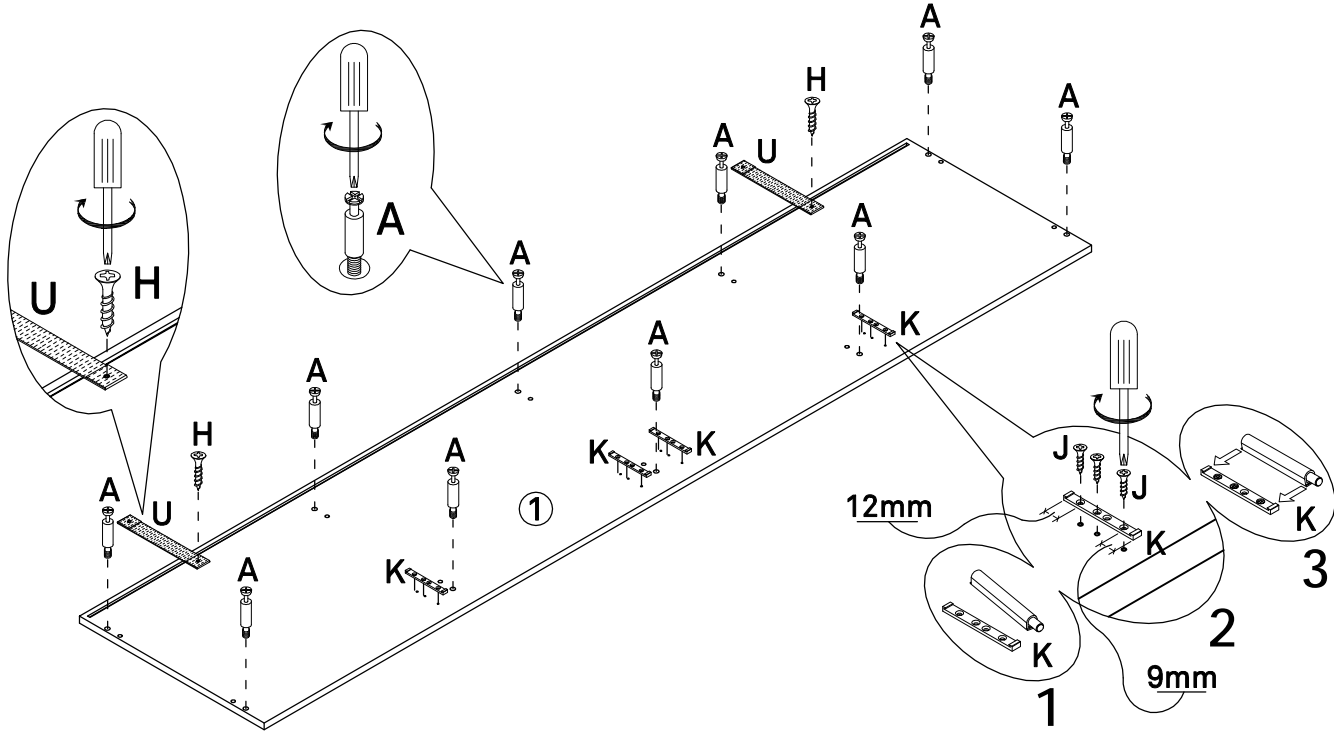

 Anti tipping
 160x25mm
 2PCS

V

 Bolt
 M6x10mm
 8PCS

W

 Hinge
 4PCS

X

 Slide rail
 350mm
 6PCS

1