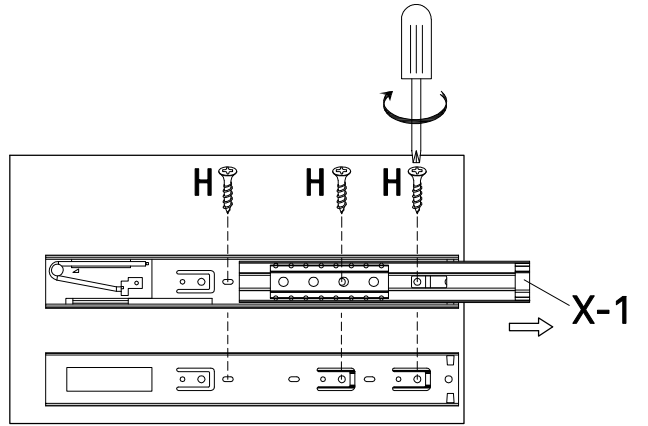

5

X-1	H	
3PCS	9PCS	

6

SPANISH:

En caso de reclamación, por favor, facilitar la información escrita en la etiqueta.

FRENCH:

En cas de réclamation, merci de transmettre les informations contenues sur l' étiquette fixée sur le produit.