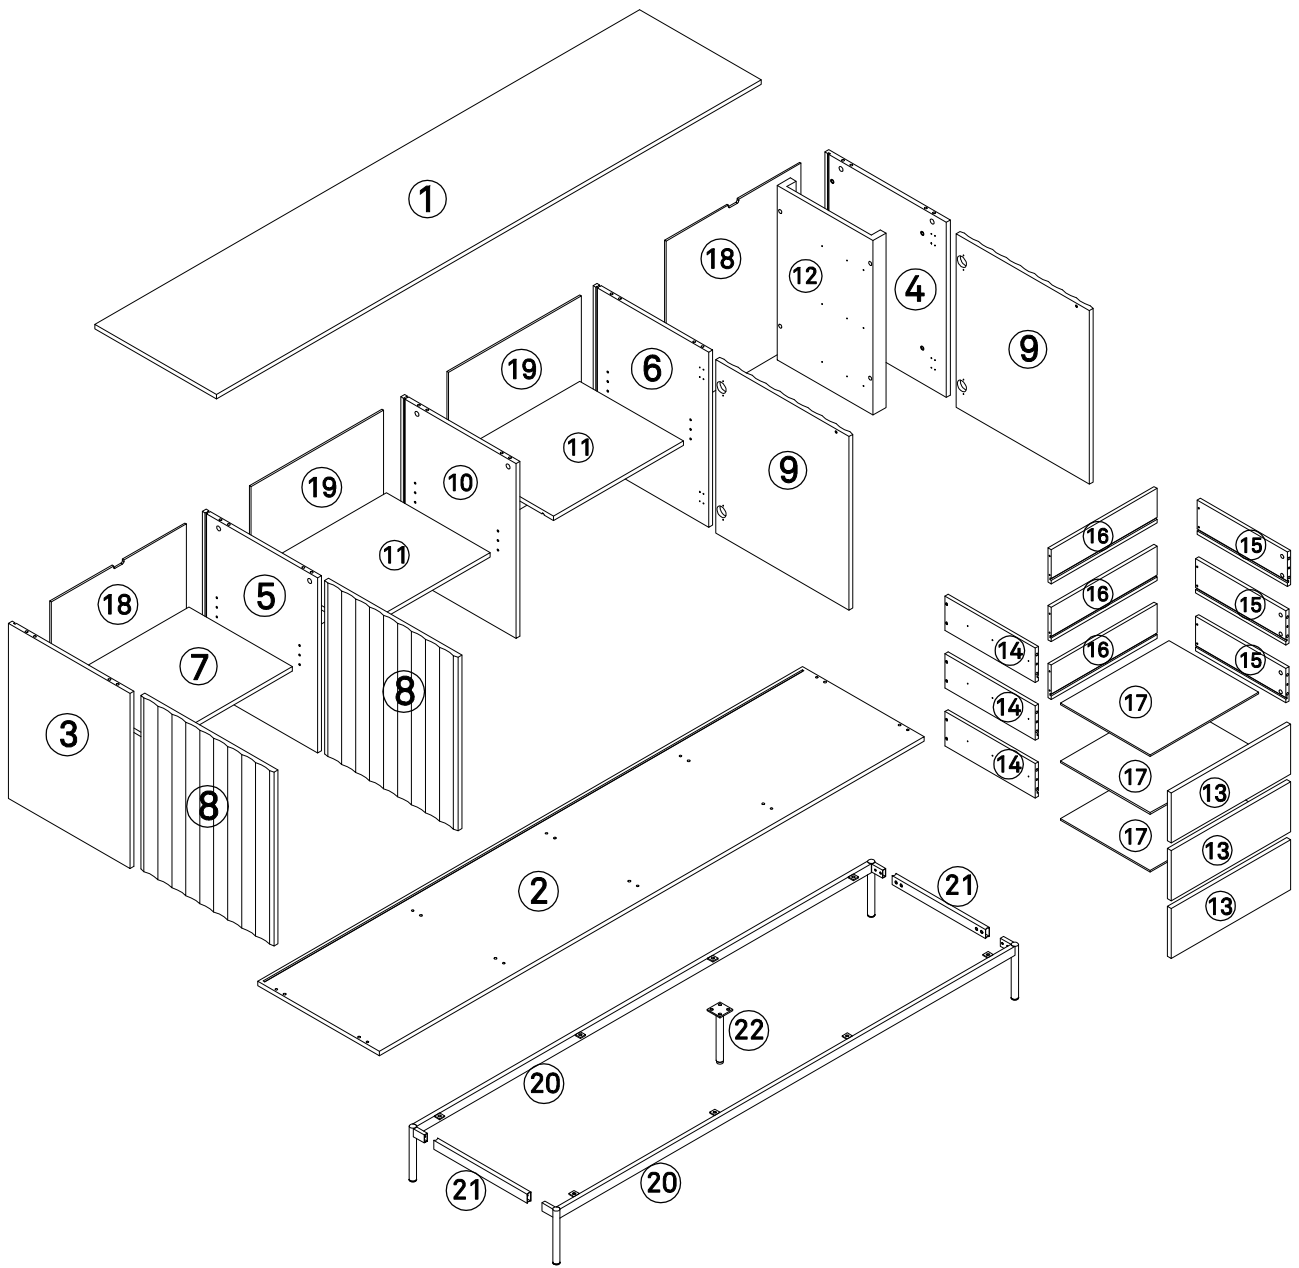

INSTRUCTION MANUAL

SIERRA.SIDEBOARD 4D/3INNER DRAWER

By Cambres Design

teulat

www.teulat.es

Needed for assembling

Min. two persons

Content of the boxes

Top x1

Bottom x1

Left side x1

Right side x1

Left inner division x1

Right inner division x1

Side shelf x1

Left door x2

Right door x2

Central division x1

Center shelf x2

Inner side x1

Drawer front x3

Drawer left x3

Drawer right x3

Drawer back x3