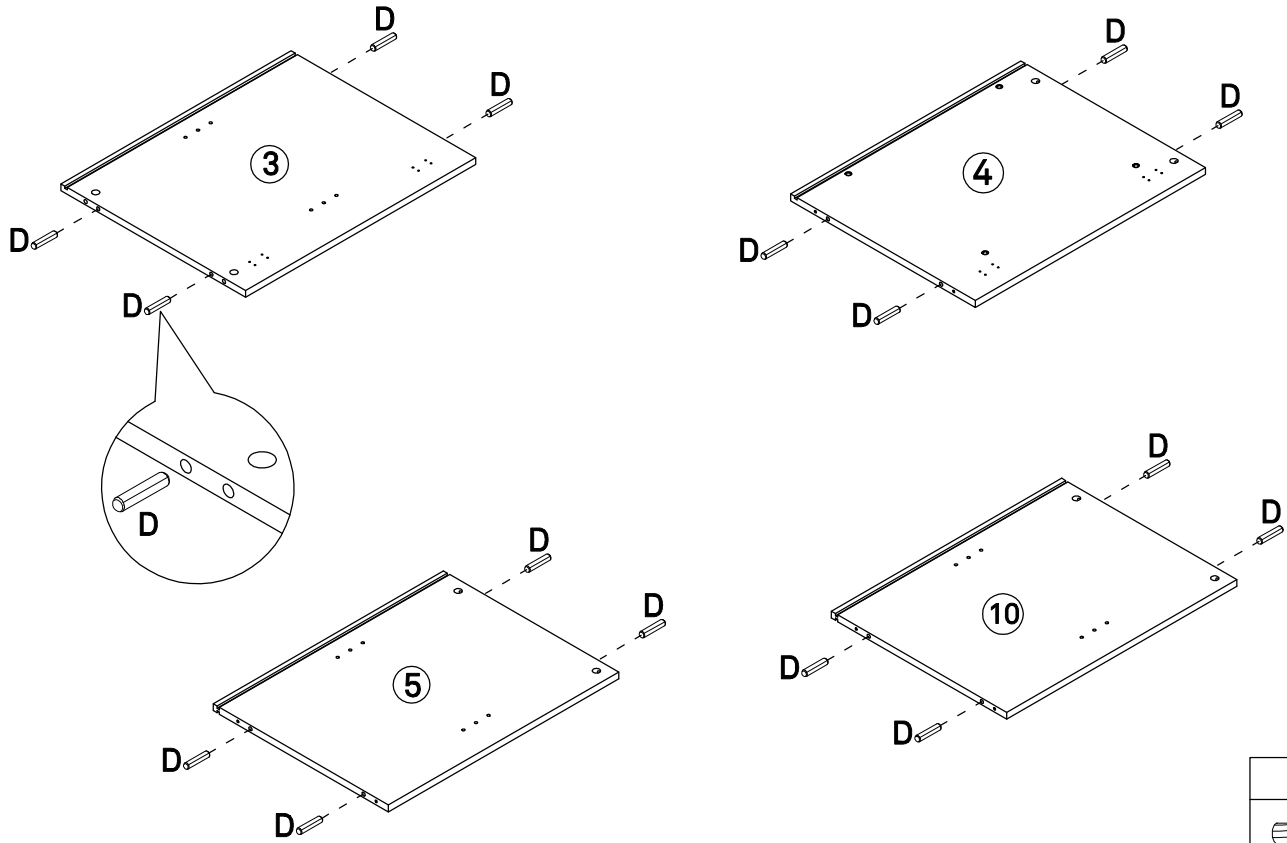

A 10PCS	K 4PCS	J 12PCS	U 2PCS	H 2PCS	

2