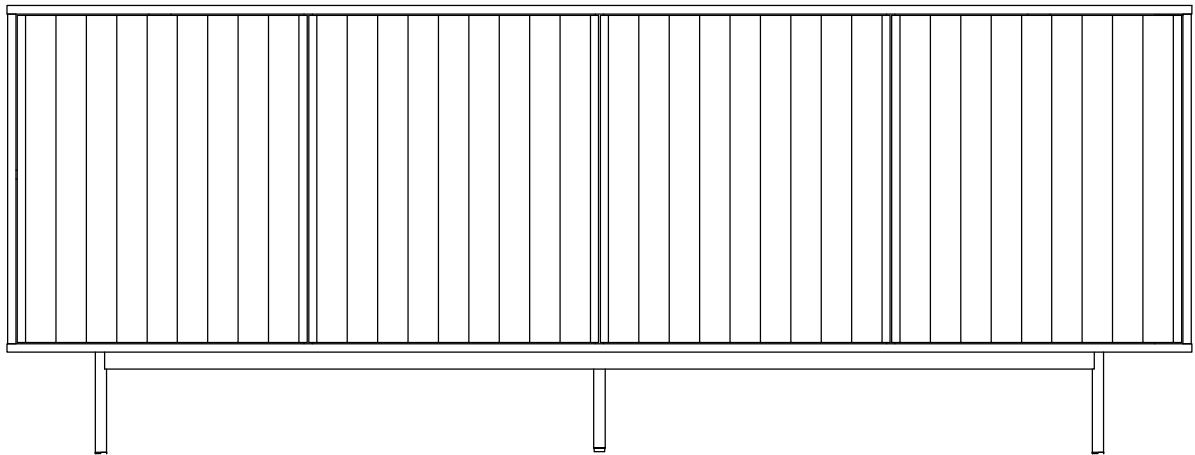

INSTRUCTION MANUAL

SIERRA.SIDEBOARD 4D/3INNER DRAWER

By Cambres Design

teulat

www.teulat.es

Needed for assembling

Min. two persons

Content of the boxes

Top x1

Bottom x1

Left side x1

Right side x1

Left inner division x1

Right inner division x1

Side shelf x1

Left door x2

Right door x2

Central division x1

Center shelf x2

Inner side x1

Drawer front x3

Drawer left x3

Drawer right x3

Drawer back x3