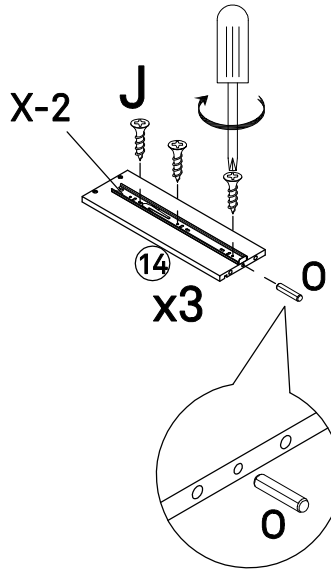

15

X-2	J	O	N	P	
6PCS	18PCS	6PCS	12PCS	12PCS	

16

M	
12PCS