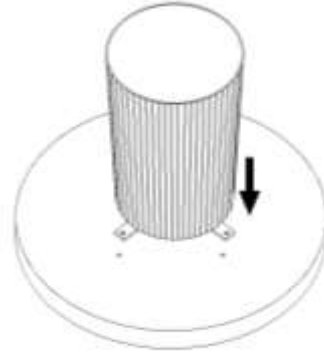

SIDE TABLE ZELARINO - Brown

SKU - 1594066 -01 - 0

Parts

Assembly Instruction

10 Min.

A  x 04	B  x 04	C  x 01	D  x 01	E  x 01
--	---	---	---	---

Step 1:

Step 2: