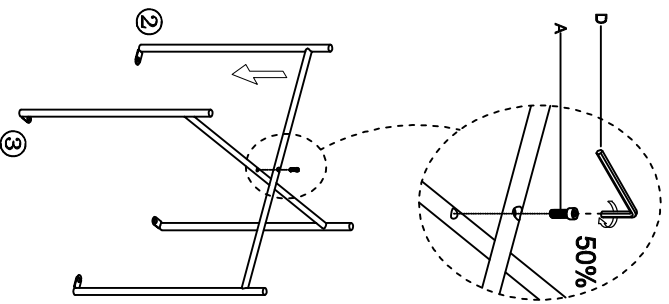

1709466-01-0

Coffee Table Tacoma

A		M6*10	X1
B		M6*15	X4
C		M6*Ø16*2	X4
D		#4	X1

01

A		x1
D		x1

02

B		x4
C		x4
D		x1

03