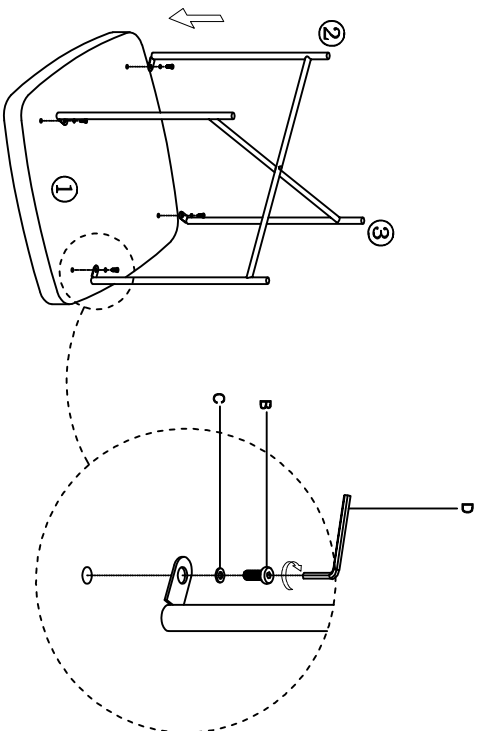

1709466-01-0

Coffee Table Tacoma

A		M6*10	X1
B		M6*15	X4
C		M6*Ø16*2	X4
D		#4	X1

01

A		x1
D		x1

02

B		x4
C		x4
D		x1

03