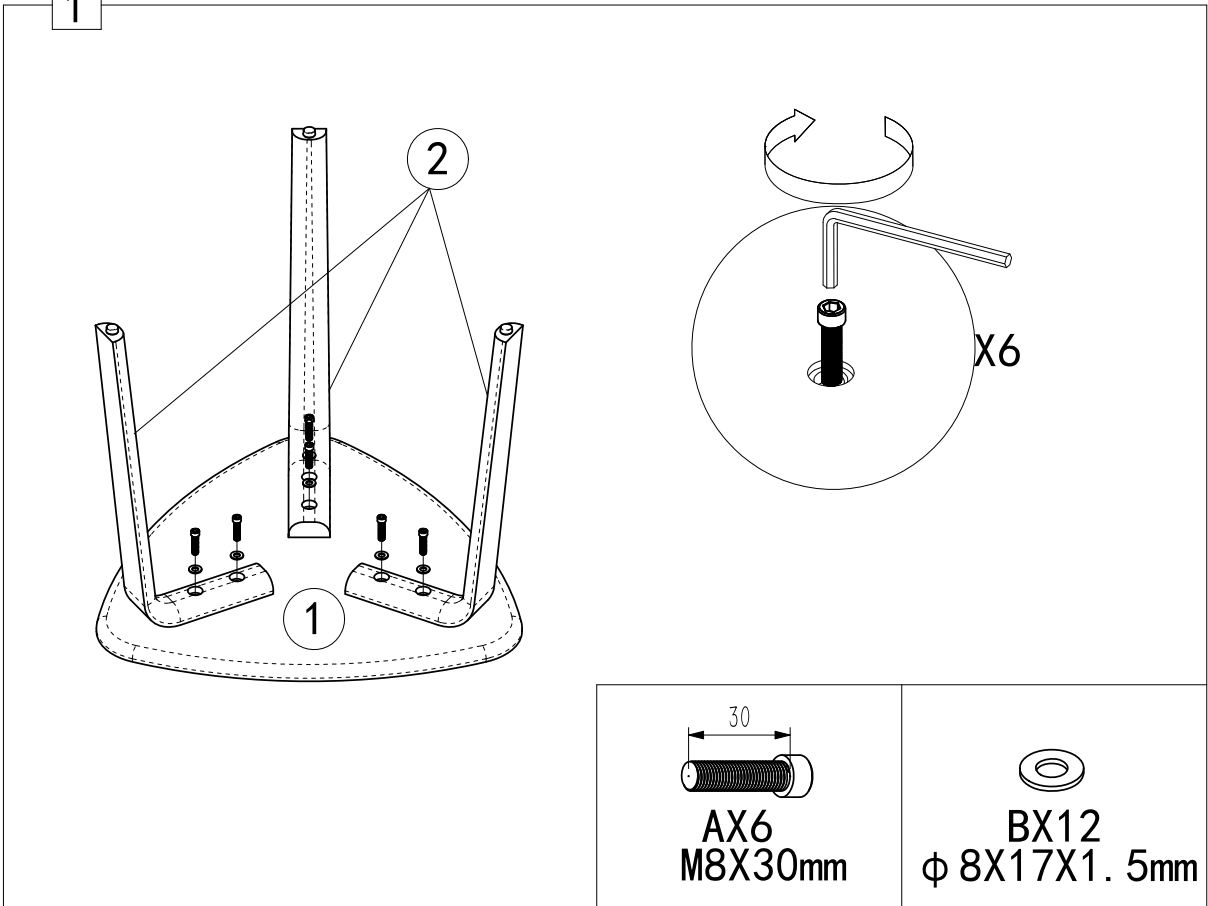

Jotex

1807859

30min

1

2 x3

AX12
M8X30mm

BX12
φ 8X17X1.5mm

3

4 x3

CX1
8#

1

2

3

AX6
M8X30mm

BX12
φ 8X17X1.5mm

4