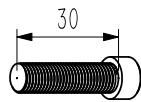

Jotex

1807859

30min

1

2 x3

AX12
M8X30mm

BX12
φ 8X17X1.5mm

3

4 x3

CX1
8#

1

2

3

AX6
M8X30mm

BX12
φ 8X17X1.5mm

4