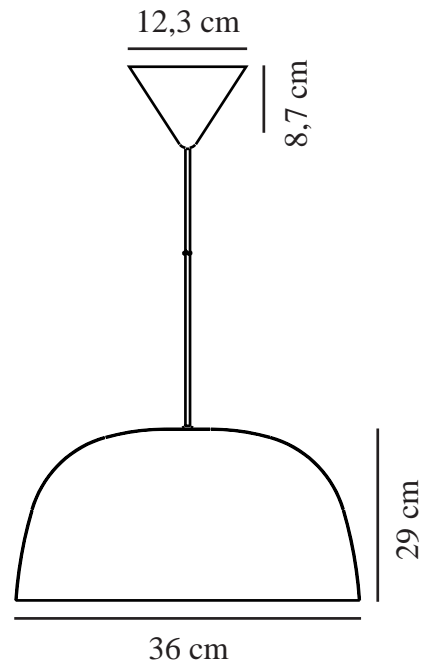

CERA | CEILING PENDANT | BRASS

2010203035

nordlux®

Voltage (V): 230 Volt
IP degree: IP20
Maximum bulb wattage (W): 60
Class (Class 1, Class 2, Class 3):
Class 2 (Double isolated)
Socket type: E27

Height (cm) : 18
Width (cm): 36
Shade Diameter (cm): 36
Shade Height (cm): 29
Lenght (cm): 36

Sales Box Height (cm): 20
Sales Box Width(cm): 38
Sales Box Depth (cm): 38
Sales Box Volume m³ : 0.0289
Product net weight (kg): 1.26

Primary material: Metal
Colour of the cable: Black
Length of the cable (cm): 200
Surface material of the cable:
Textile
Is the cable replaceable: False
Colour: Brass

EAN: 5704924001314
TUN: 2100506
Item Number: 2010203035
Pcs Per Master Carton: 2

• Contemporary art deco style • Brass adds cosiness and warmth to the interior

The brass trend is increasing everywhere - also for lamps and complements the minimalistic Nordic design style in the most beautiful way. Cera is made of brass that adds warmth, cosiness and exclusivity to the bright interior design. The round shape of the lampshade creates nice visual volume to the slim frame.