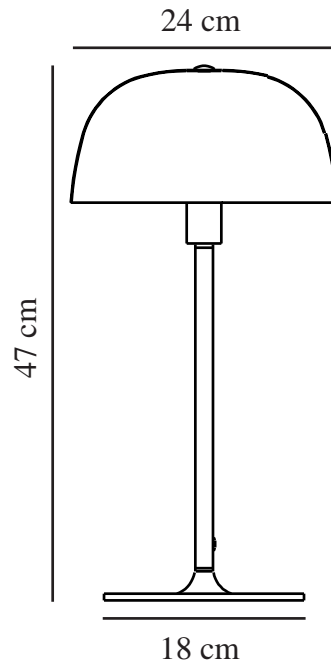

# CERA | TABLE LAMP | BRASS

2010225035

nordlux®

Voltage (V): 230 Volt  
IP degree: IP20  
Maximum bulb wattage (W): 40  
Class (Class 1, Class 2, Class 3):  
Class 2 (Double isolated)  
Socket type: E14  
Switch placement: On the cable

Height (cm) : 47  
Tube Diameter (cm): 1.6  
Shade Diameter (cm): 24  
EAN: 5704924001321  
TUN: 2100508  
Item Number: 2010225035  
Pcs Per Master Carton: 3

Sales Box Height (cm): 37  
Sales Box Width(cm): 20  
Sales Box Depth (cm): 26  
Sales Box Volume m<sup>3</sup> : 0.0192  
Product net weight (kg): 2.06

Primary material: Metal  
Colour of the cable: Black  
Length of the cable (cm): 150  
Surface material of the cable:  
Textile  
Is the cable replaceable: False  
Colour: Brass

• Contemporary art deco style • Brass adds cosiness and warmth to the interior