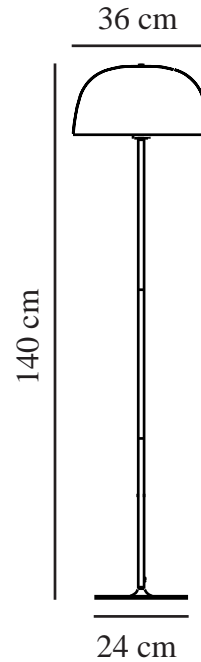

CERA | FLOOR LAMP | BRASS

2010244035

nordlux®

Voltage (V): 230 Volt
IP degree: IP20
Maximum bulb wattage (W): 60
Class (Class 1, Class 2, Class 3):
Class 2 (Double isolated)
Socket type: E27
Switch placement: On the cable

Height (cm) : 140
Tube Diameter (cm): 1.9
Shade Diameter (cm): 36
EAN: 5704924001338
TUN: 2100509
Item Number: 2010244035
Pcs Per Master Carton: 2

Sales Box Height (cm): 30
Sales Box Width(cm): 38
Sales Box Depth (cm): 38
Sales Box Volume m³ : 0.0433
Product net weight (kg): 4.08

Primary material: Metal
Colour of the cable: Black
Length of the cable (cm): 150
Surface material of the cable:
Textile
Is the cable replaceable: False
Colour: Brass

• Contemporary art deco style • Brass adds cosiness and warmth to the interior