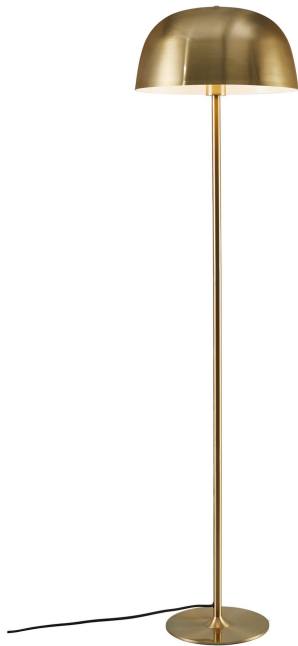

CERA | FLOOR LAMP | BRASS

2010244035

nordlux®

Voltage (V): 230 Volt
IP degree: IP20
Maximum bulb wattage (W): 60
Class (Class 1, Class 2, Class 3):
Class 2 (Double isolated)
Socket type: E27
Switch placement: On the cable

Height (cm) : 140
Tube Diameter (cm): 1.9
Shade Diameter (cm): 36
EAN: 5704924001338
TUN: 2100509
Item Number: 2010244035
Pcs Per Master Carton: 2

Sales Box Height (cm): 30
Sales Box Width(cm): 38
Sales Box Depth (cm): 38
Sales Box Volume m³ : 0.0433
Product net weight (kg): 4.08

Primary material: Metal
Colour of the cable: Black
Length of the cable (cm): 150
Surface material of the cable:
Textile
Is the cable replaceable: False
Colour: Brass

• Contemporary art deco style • Brass adds cosiness and warmth to the interior

The brass trend is increasing everywhere - also for lamps and complements the minimalistic Nordic design style in the most beautiful way. Cera is made of brass that adds warmth, cosiness and exclusivity to the bright interior design. The round shape of the lampshade creates nice visual volume to the slim frame.