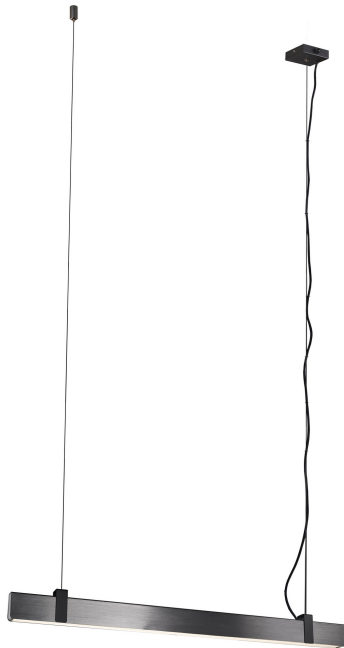

LILT | CEILING PENDANT | DARK GREY STEEL

2010603051

nordlux®

Voltage (V): 220-240 Volt
IP degree: IP20
Maximum bulb wattage (W): 28W
Class (Class 1, Class 2, Class 3):
Class 2 (Double isolated)
Socket type: LED Module
Dimmerable: True
Parallel connection: False

Primary material: Metal
Secondary material: Plastic
Colour of the cable: Black
Length of the cable (cm): 200
Surface material of the cable:
Textile
Is the cable replaceable: False
Colour: Dark grey steel

Functionality and design comes beautifully together in the Lilt series. Lilt has a uniformly illuminated surface throughout the lamp, and is equipped with built-in three-step Moodmaker™ functionality that gives you the opportunity to easily change the light according to your needs from your regular wall switch.

The simplicity of the pendant is emphasized by two beautiful black fittings that contrast the stringent rectangular gun metal surface. Perfect above the long dining or kitchen table.

ENERG
Nordlux
2010603051