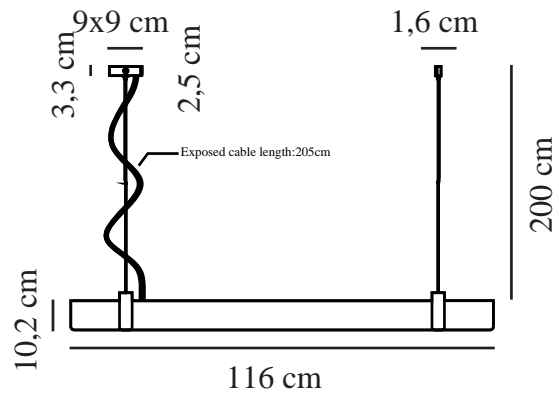

LILT | CEILING PENDANT | DARK GREY STEEL

2010603051

nordlux®

Voltage (V): 220-240 Volt
IP degree: IP20
Maximum bulb wattage (W): 28W
Class (Class 1, Class 2, Class 3):
Class 2 (Double isolated)
Socket type: LED Module
Dimmerable: True
Parallel connection: False

Primary material: Metal
Secondary material: Plastic
Colour of the cable: Black
Length of the cable (cm): 200
Surface material of the cable:
Textile
Is the cable replaceable: False
Colour: Dark grey steel

Height (cm) : 10.2
Width (cm): 4.3
Shade Diameter (cm): 3.7
Length (cm): 115
Projection (cm): 4.3

EAN: 5704924011580
TUN: 2276962
Item Number: 2010603051
Pcs Per Master Carton: 3

Sales Box Height (cm): 6
Sales Box Width(cm): 127
Sales Box Depth (cm): 12
Sales Box Volume m³ : 0.0091
Product net weight (kg): 2.1