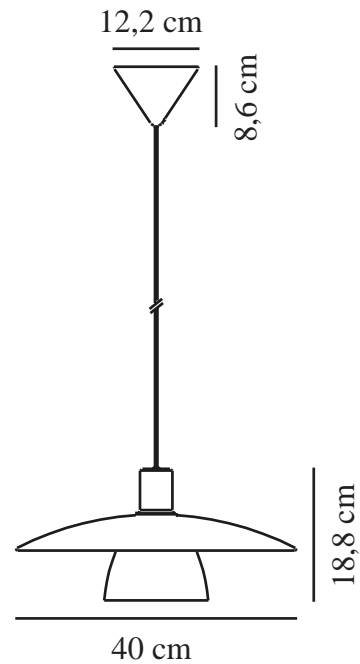

VERONA | CEILING PENDANT | BLACK

2010863001

nordlux®

Voltage (V): 220-240 Volt
IP degree: IP20
Maximum bulb wattage (W): 40
Class (Class 1, Class 2, Class 3):
Class 2 (Double isolated)
Socket type: E27
Parallel connection: False

Primary material: Glass
Secondary material: Metal
Colour of the glass: Opal white
Colour of the cable: Black
Length of the cable (cm): 200
Surface material of the cable:
Textile
Is the cable replaceable: False
Colour: Black

Height (cm) : 19
Width (cm): 39
Shade Diameter (cm): 39
Lenght (cm): 39

EAN: 5704924001635
TUN: 2100606
Item Number: 2010863001
Pcs Per Master Carton: 3

Sales Box Height (cm): 45.5
Sales Box Width(cm): 45.5
Sales Box Depth (cm): 16.3
Sales Box Volume m³ : 0.0337
Product net weight (kg): 2.12