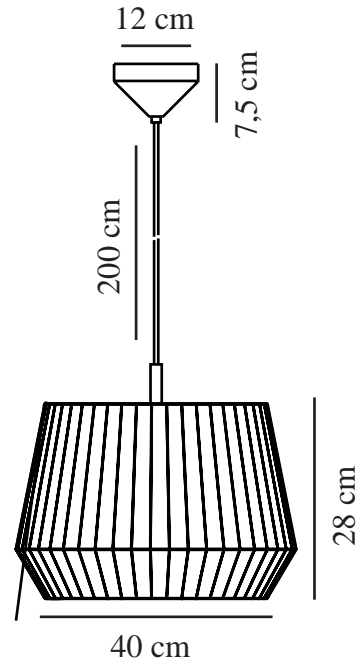

# DICTE 40 | CEILING PENDANT | WHITE

2112353001

nordlux®

Voltage (V): 230 Volt  
IP degree: IP20  
Maximum bulb wattage (W): 60  
Class (Class 1, Class 2, Class 3):  
Class 2 (Double isolated)  
Socket type: E27

Primary material: Textile  
Secondary material: Metal  
Colour of the cable: Black  
Length of the cable (cm): 200  
Surface material of the cable:  
Plastic  
Is the cable replaceable: False  
Colour: White

Height (cm) : 28  
Width (cm): 40  
Shade Diameter (cm): 40  
Lenght (cm): 40

EAN: 5704924005510  
TUN: 2148657  
Item Number: 2112353001  
Pcs Per Master Carton: 2

Sales Box Height (cm): 41  
Sales Box Width(cm): 41  
Sales Box Depth (cm): 28.5  
Sales Box Volume m<sup>3</sup> : 0.0479  
Product net weight (kg): 0.94