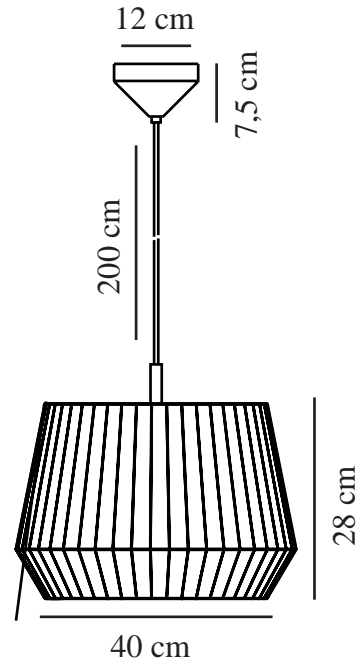

DICTE 40 | CEILING PENDANT | BEIGE

2112353009

nordlux®

Voltage (V): 230 Volt
IP degree: IP20
Maximum bulb wattage (W): 60
Class (Class 1, Class 2, Class 3):
Class 2 (Double isolated)
Socket type: E27

Primary material: Textile
Secondary material: Metal
Colour of the cable: Black
Length of the cable (cm): 200
Surface material of the cable:
Plastic
Is the cable replaceable: False
Colour: Beige

Height (cm) : 28
Width (cm): 40
Shade Diameter (cm): 40
Lenght (cm): 40

EAN: 5704924005527
TUN: 2148655
Item Number: 2112353009
Pcs Per Master Carton: 2

Sales Box Height (cm): 41
Sales Box Width(cm): 41
Sales Box Depth (cm): 28.5
Sales Box Volume m³ : 0.0479
Product net weight (kg): 0.94

• Soft and natural design • Handtied pleated cotton shade

The round shade of the Dicte series is made from soft, handtied fabric that adds a cosy and homey feel to every room. The pleated cotton shade ensures a soft and diffused light that is perfect for lighting up a corner or your dining table.