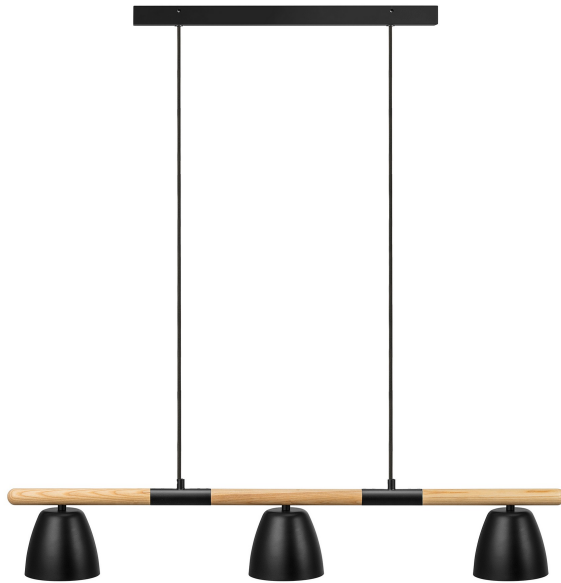

THEO 3-RAIL | CEILING PENDANT | BLACK

2112603003

nordlux®

Voltage (V): 220-240 Volt
IP degree: IP20
Maximum bulb wattage (W): 3x25
Class (Class 1, Class 2, Class 3):
Class 2 (Double isolated)
Socket type: GU10
Parallel connection: False

Primary material: Metal
Secondary material: Wood
Colour of the cable: Black
Length of the cable (cm): 200
Surface material of the cable:
Textile
Colour: Black

Height (cm) : 16
Width (cm): 88
Shade Diameter (cm): 12.5
Length (cm): 88

• Soft natural design • Elegant mix of wood and metal

Invite nature into your home with a trendy combination of wood and metal. The Theo series radiates a very modern and unique design expression that is softened by the use of light ash wood. Perfect above the dining table for a pleasant ambience.