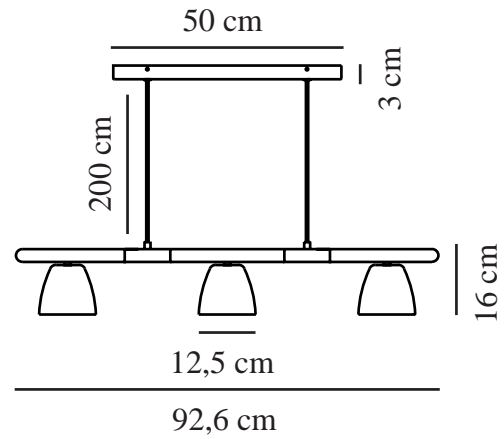

THEO 3-RAIL | CEILING PENDANT | BLACK

2112603003

nordlux®

Voltage (V): 220-240 Volt
IP degree: IP20
Maximum bulb wattage (W): 3x25
Class (Class 1, Class 2, Class 3):
Class 2 (Double isolated)
Socket type: GU10
Parallel connection: False

Primary material: Metal
Secondary material: Wood
Colour of the cable: Black
Length of the cable (cm): 200
Surface material of the cable:
Textile
Colour: Black

Height (cm) : 16
Width (cm): 88
Shade Diameter (cm): 12.5
Length (cm): 88

EAN: 5704924005671
TUN: 2148647
Item Number: 2112603003
Pcs Per Master Carton: 2

Sales Box Height (cm): 91.5
Sales Box Width(cm): 18
Sales Box Depth (cm): 14.5
Sales Box Volume m³ : 0.0239
Product net weight (kg): 1.82

• Soft natural design • Elegant mix of wood and metal

Invite nature into your home with a trendy combination of wood and metal. The Theo series radiates a very modern and unique design expression that is softened by the use of light ash wood. Perfect above the dining table for a pleasant ambience.