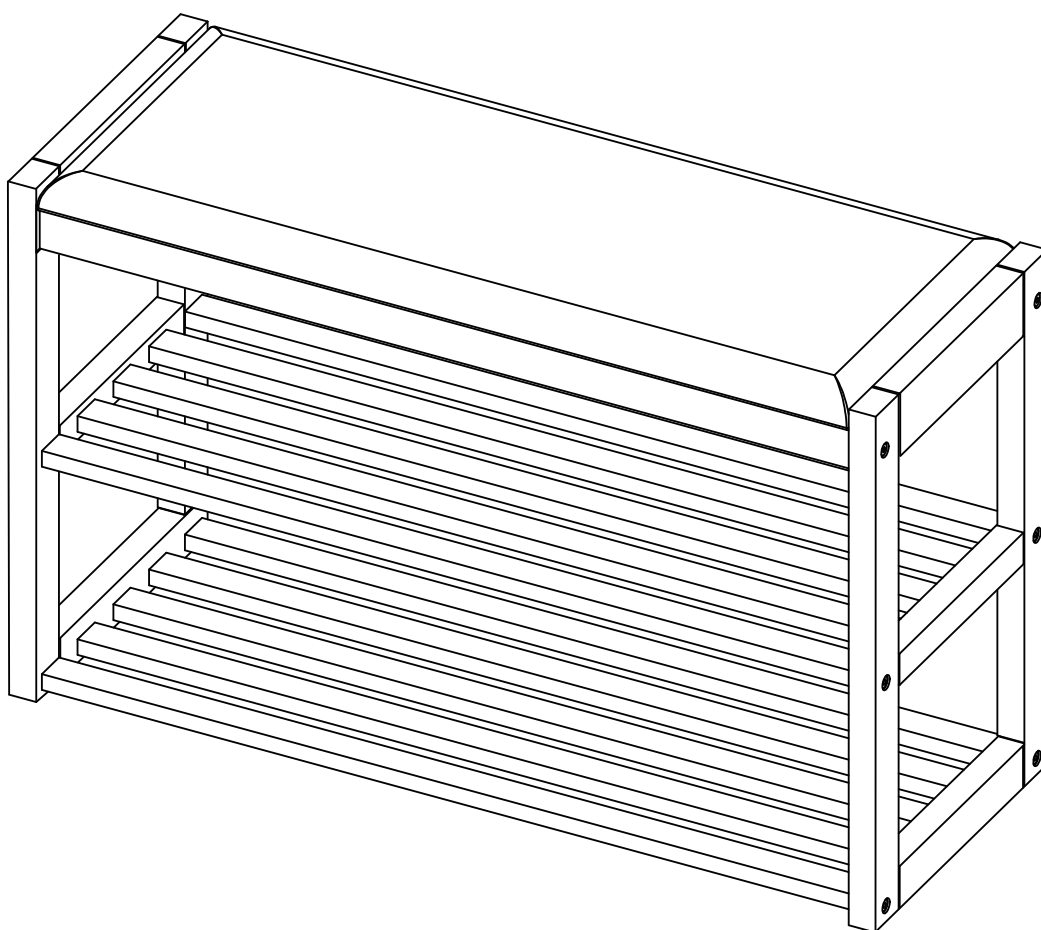

ASSEMBLY INSTRUCTION

CONFETTI SHOE RACK/BENCH 80

ROWICO

HOME

Ax2 	Fx36 
Bx1 	Gx12 
Cx1 	Hx8 
Dx4 	Ix1 
Ex6 	

①

②

②