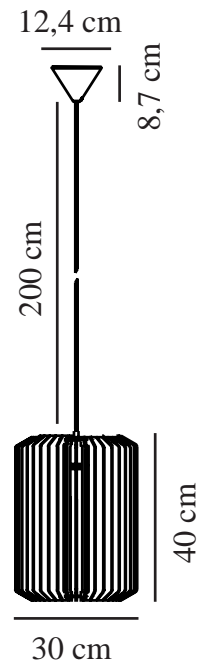

# ASTI 30 | PENDANT | NATURE

2213133014

nordlux®

Voltage (V): 220-240 Volt  
IP degree: IP20  
Maximum bulb wattage (W): 40  
Class (Class 1, Class 2, Class 3):  
Class 2 (Double isolated)  
Socket type: E27  
Parallel connection: False

Primary material: Wood  
Secondary material: Metal  
Colour of the cable: White  
Length of the cable (cm): 200  
Surface material of the cable:  
Textile  
Is the cable replaceable: False  
Colour: Nature

Height (cm) : 40  
Width (cm): 30  
Shade Diameter (cm): 30  
Lenght (cm): 30

EAN: 5704924011825  
TUN: 2276982  
Item Number: 2213133014  
Pcs Per Master Carton: 3

Sales Box Height (cm): 39.5  
Sales Box Width(cm): 20  
Sales Box Depth (cm): 14  
Sales Box Volume m<sup>3</sup> : 0.0111  
Product net weight (kg): 1.44