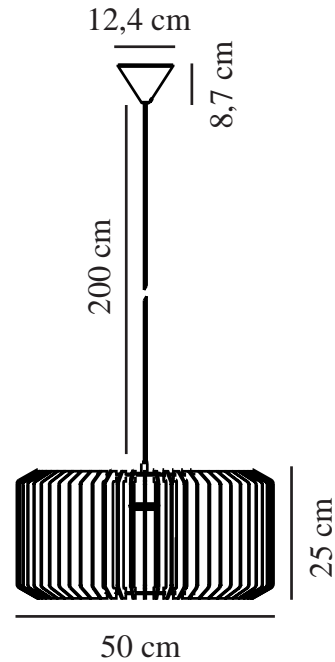

ASTI 50 | CEILING PENDANT | NATURE

2213143014

nordlux®

Voltage (V): 220-240 Volt
IP degree: IP20
Maximum bulb wattage (W): 40
Class (Class 1, Class 2, Class 3):
Class 2 (Double isolated)
Socket type: E27
Parallel connection: False

Primary material: Wood
Secondary material: Metal
Colour of the cable: White
Length of the cable (cm): 200
Surface material of the cable:
Textile
Is the cable replaceable: False
Colour: Nature

Height (cm) : 25
Width (cm): 50
Shade Diameter (cm): 50
Lenght (cm): 50
EAN: 5704924011832
TUN: 2276971
Item Number: 2213143014
Pcs Per Master Carton: 3

Sales Box Height (cm): 40.5
Sales Box Width(cm): 40
Sales Box Depth (cm): 11
Sales Box Volume m³ : 0.0178
Product net weight (kg): 1.55

- Natural and soft design bringing nature inside
- Wooden structure creates beautiful light and shadow play
- Create your own design expression with a decorative bulb
- Increased number of slats for elegant effect
- Elegant chrome socket
- Knock-down