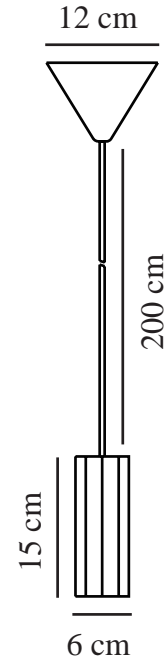

ALANIS | PENDANT | BLACK

2213413003

nordlux®

Voltage (V): 220-240 Volt
IP degree: IP20
Maximum bulb wattage (W): 15
Class (Class 1, Class 2, Class 3):
Class 2 (Double isolated)
Socket type: GU10
Parallel connection: False

Primary material: Metal
Secondary material: Plastic
Colour of the cable: Black
Length of the cable (cm): 200
Surface material of the cable:
Plastic
Is the cable replaceable: False
Colour: Black

Height (cm) : 15
Width (cm): 6
Shade Diameter (cm): 6
Lenght (cm): 6

EAN: 5704924012099
TUN: 2276989
Item Number: 2213413003
Pcs Per Master Carton: 3

Sales Box Height (cm): 20.5
Sales Box Width(cm): 14.5
Sales Box Depth (cm): 17
Sales Box Volume m³ : 0.0051
Product net weight (kg): 0.3

- Minimalist and streamlined design • 10-sided profile giving a streamlined, yet soft look
- Hang three or more lamps together in a line or cluster • Matte black

Alanis has a 10-sided profile that creates a unique design expression - streamlined and soft at the same time. The minimalistic pendant can be hung in a line or cluster of three lamps or more to create an interesting look in your decor.