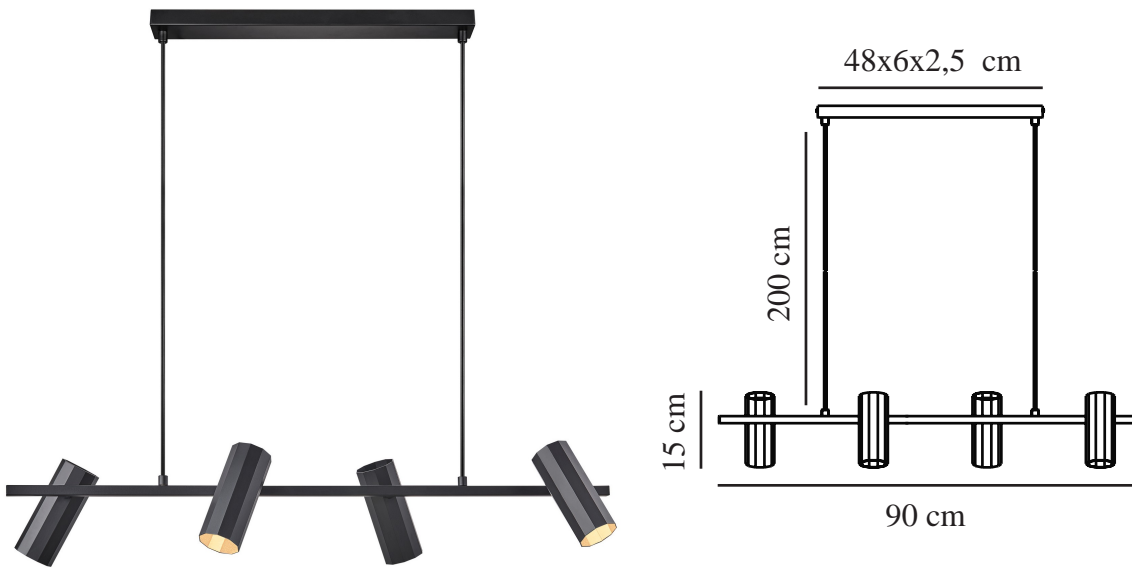

ALANIS 4-SPOT | CEILING PENDANT | BLACK

2213423003

nordlux®

Voltage (V): 220-240 Volt
IP degree: IP20
Maximum bulb wattage (W): 4x15
Class (Class 1, Class 2, Class 3):
Class 2 (Double isolated)
Socket type: GU10
Parallel connection: False

Primary material: Metal
Secondary material: Plastic
Colour of the cable: Black
Length of the cable (cm): 200
Surface material of the cable:
Plastic
Is the cable replaceable: False
Colour: Black

Height (cm) : 15
Tube Diameter (cm): 1.5
Shade Diameter (cm): 6
Length (cm): 90
Tilt Angle (°): 40
Turning Angle (°): 330

EAN: 5704924012112
TUN: 2276951
Item Number: 2213423003
Pcs Per Master Carton: 3

Sales Box Height (cm): 94.5
Sales Box Width(cm): 10
Sales Box Depth (cm): 24
Sales Box Volume m³ : 0.0227
Product net weight (kg): 2.102

- Minimalist and streamlined design • 10-sided profile giving a streamlined, yet soft look
- Perfect above the dining or kitchen table

Alanis has a 10-sided profile that creates a unique design expression - streamlined and soft at the same time. The minimalistic pendant is perfect above the dining or kitchen table.