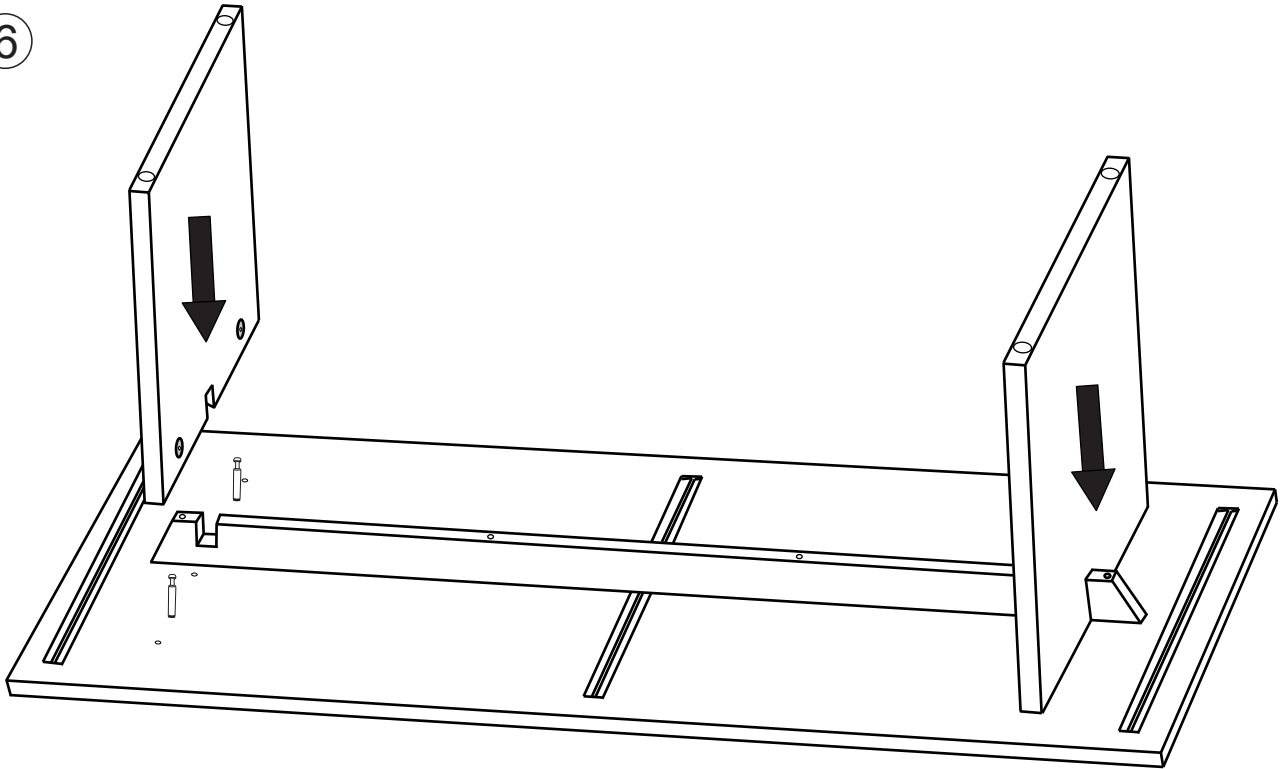

ASSEMBLY INSTRUCTION

EMMETT DINING TABLE

ROWICO
HOME

- Ax1

- Bx1

- Cx2

- Dx4

- Ex12

Ø10x50
- Fx4

- Gx4

5x80
- Hx1

6mm
- Jx4

6

7

8