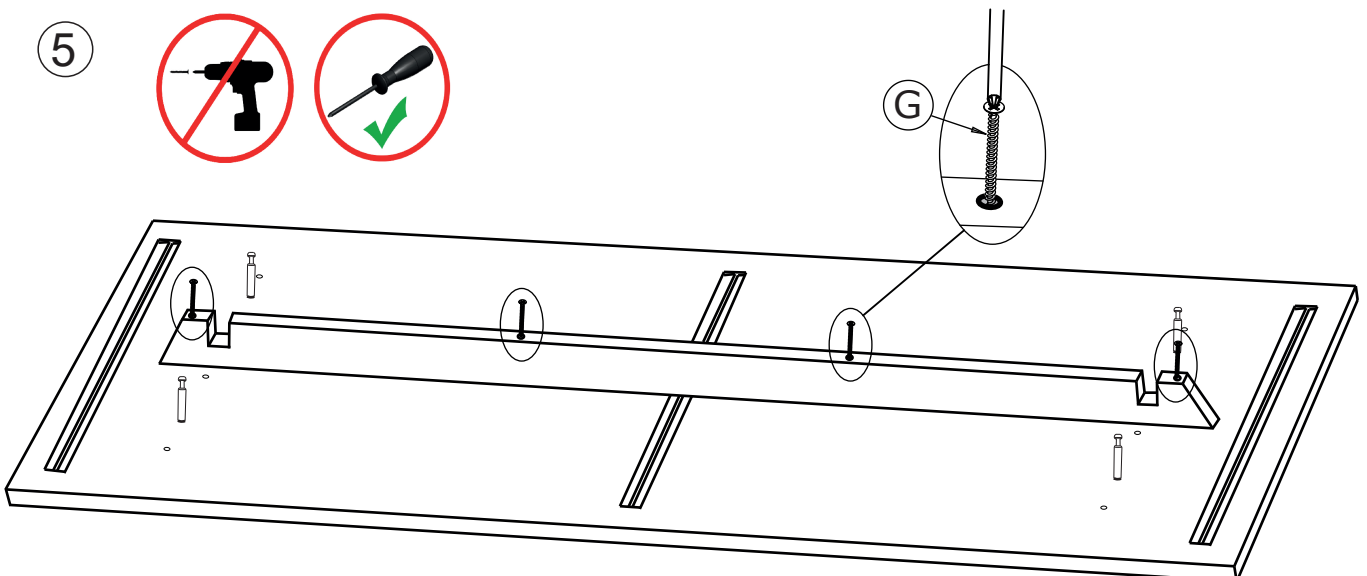

ASSEMBLY INSTRUCTION

EMMETT DINING TABLE

ROWICO
HOME

- Ax1

- Bx1

- Cx2

- Dx4

- Ex12

Ø10x50
- Fx4

- Gx4

5x80
- Hx1

6mm
- Jx4

6

7

8