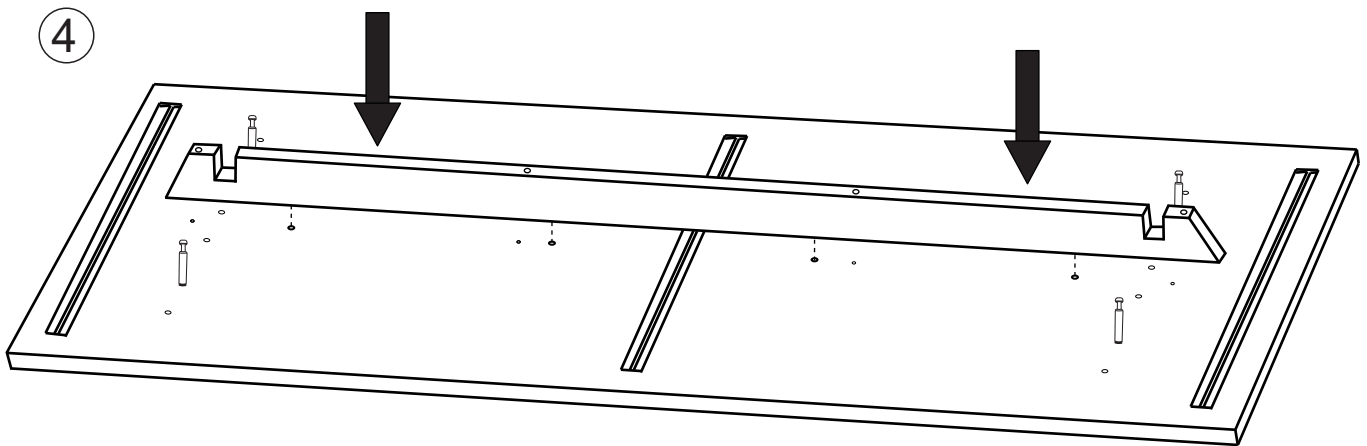

ASSEMBLY INSTRUCTION

EMMETT DINING TABLE

ROWICO
HOME

- Ax1

- Bx1

- Cx2

- Dx4

- Ex12

Ø10x50
- Fx4

- Gx4

5x80
- Hx1

6mm
- Jx4

6

7

8