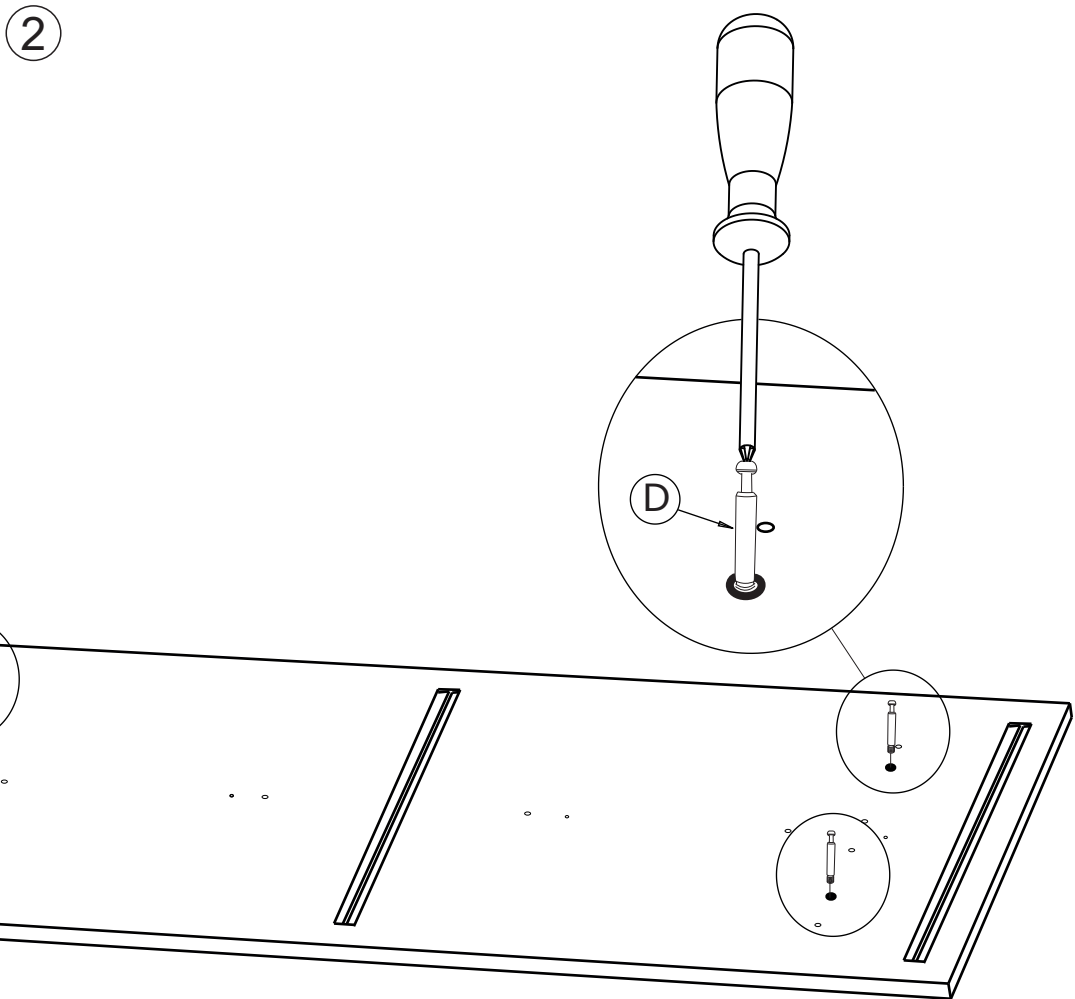

ASSEMBLY INSTRUCTION

EMMETT DINING TABLE

ROWICO
HOME

- Ax1

- Bx1

- Cx2

- Dx4

- Ex12

Ø10x50
- Fx4

- Gx4

5x80
- Hx1

6mm
- Jx4

6

7

8