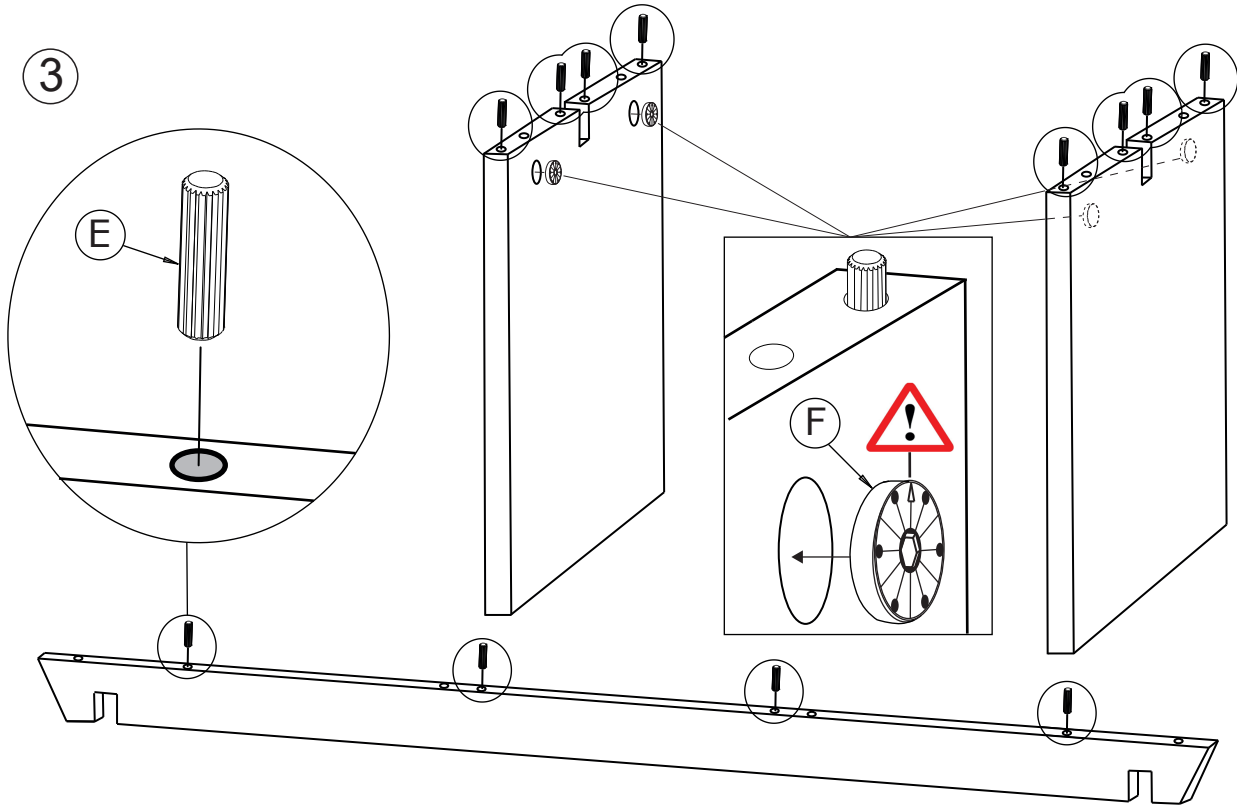

ASSEMBLY INSTRUCTION

EMMETT DINING TABLE

ROWICO
HOME

- Ax1

- Bx1

- Cx2

- Dx4

- Ex12

Ø10x50
- Fx4

- Gx4

5x80
- Hx1

6mm
- Jx4

6

7

8