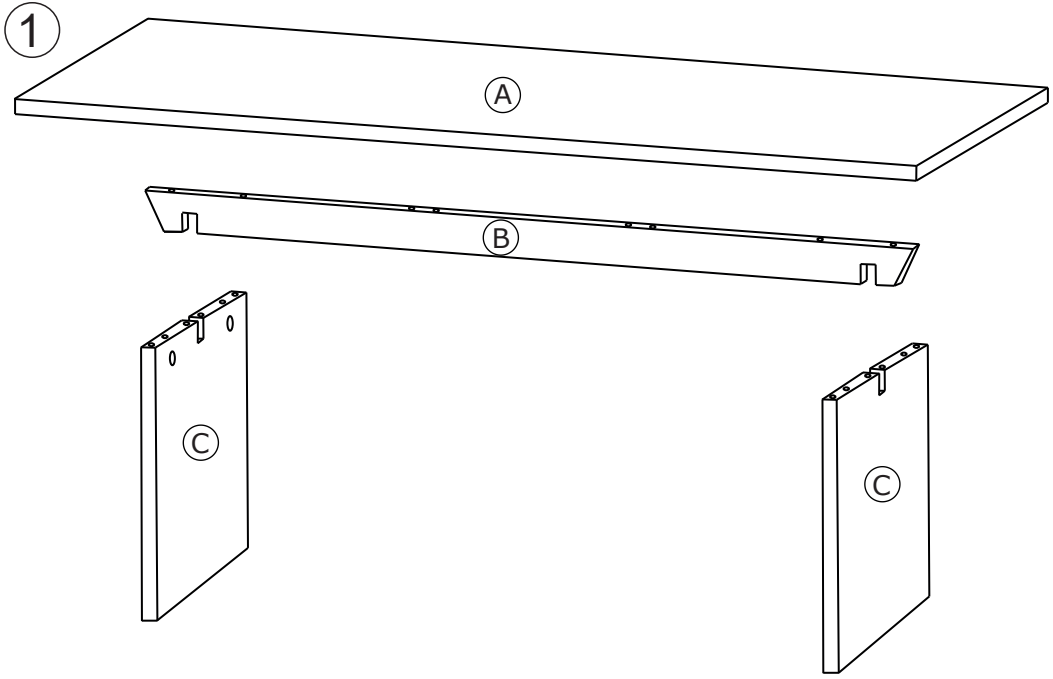

ASSEMBLY INSTRUCTION

EMMETT DINING TABLE

ROWICO
HOME

- Ax1

- Bx1

- Cx2

- Dx4

- Ex12

Ø10x50
- Fx4

- Gx4

5x80
- Hx1

6mm
- Jx4

6

7

8