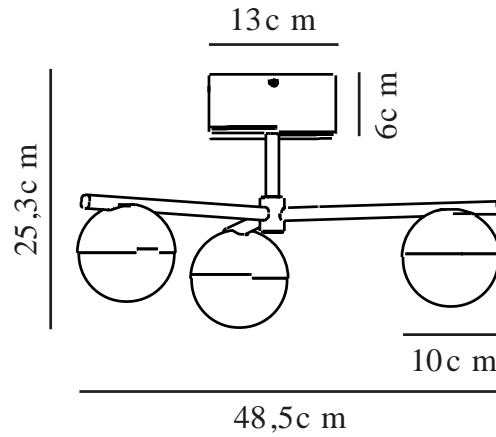

CONTINA | CEILING LIGHT | BRUSHED BRASS

2512096035

nordlux®

Voltage (V): 220-240 Volt
IP degree: IP20
Maximum bulb wattage (W): 3x5
Class (Class 1, Class 2, Class 3):
Class 2 (Double isolated)
Socket type: G9
Parallel connection: False

Height (cm) : 25.3
Shade Diameter (cm): 10
Shade Height (cm): 5
Lenght (cm): 48.5
EAN: 5704924024313
TUN: 2439874
Item Number: 2512096035

Pcs Per Master Carton: 3
Sales Box Height (cm): 40.5
Sales Box Width(cm): 39.5
Sales Box Depth (cm): 22
Sales Box Volume m³ : 0.0352
Product net weight (kg): 1.32

Primary material: Metal
Secondary material: Glass
Colour: Brushed brass

- Contemporary Art Deco style • Opal white mouth-blown glass
- Three lamp heads emit a practical light

Contina has an elegant and modern design – the lightweight frame complements a spherical opal white glass dome that conceals the light source and spreads a soft, glare-free light into the room. With its slim design, the ceiling light will not obstruct your view or take up any unnecessary space in the room, and therefore it is perfect for a corridor, hallway or bedroom.