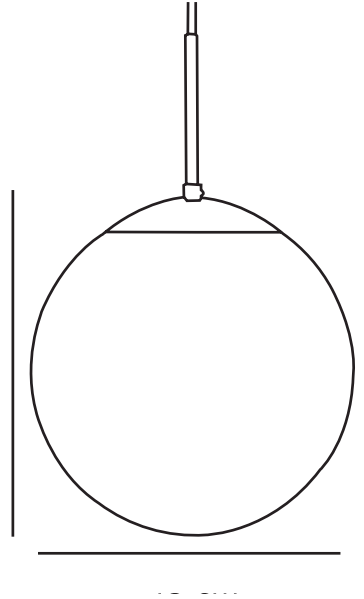

CAFE 15 | CEILING PENDANT | OPAL WHITE

39553001

nordlux®

Voltage (V): 220-240 Volt
IP degree: IP20
Maximum bulb wattage (W): 15
Class (Class 1, Class 2, Class 3):
Class 2 (Double isolated)
Socket type: E27
Dimmerable: Yes with compatible
bulb
Parallel connection: False

Primary material: Glass
Secondary material: Metal
Colour of the glass: Opal white
Colour of the cable: Clear
Length of the cable (cm): 180
Surface material of the cable:
Plastic
Is the cable replaceable: False

Colour: Opal white
Height (cm) : 29
Shade Diameter (cm): 15
Shade Height (cm): 15
Lenght (cm): 15

EAN: 5701581101012
TUN: 5927002
Item Number: 39553001

Pcs Per Master Carton: 3
Sales Box Height (cm): 28
Sales Box Width(cm): 17
Sales Box Depth (cm): 17
Sales Box Volume m³ : 0.0081
Product net weight (kg): 0.408