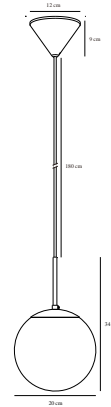

# CAFE 20 | CEILING PENDANT | OPAL WHITE

39563001

nordlux®

Voltage (V): 220-240 Volt  
IP degree: IP20  
Maximum bulb wattage (W): 15  
Class (Class 1, Class 2, Class 3):  
Class 2 (Double isolated)  
Socket type: E27  
Dimmerable: Yes with compatible  
bulb  
Parallel connection: False

Primary material: Glass  
Secondary material: Metal  
Colour of the glass: Opal white  
Colour of the cable: Clear  
Length of the cable (cm): 180  
Surface material of the cable:  
Plastic  
Is the cable replaceable: False

Colour: Opal white

Height (cm) : 34  
Width (cm): 20  
Shade Diameter (cm): 20  
Shade Height (cm): 20  
Lenght (cm): 20

EAN: 5701581102019  
TUN: 5927039  
Item Number: 39563001

Pcs Per Master Carton: 3  
Sales Box Height (cm): 33  
Sales Box Width(cm): 22  
Sales Box Depth (cm): 22  
Sales Box Volume m<sup>3</sup> : 0.016  
Product net weight (kg): 0.82

- Glamorous modern style
- Provides a soft, diffused light
- Brushed steel top and tube
- Matte white opal mouth blown glass

Simple and beautiful pendant light in glass from Nordlux. Elegant lighting for hanging above your kitchen table or in the hallway.