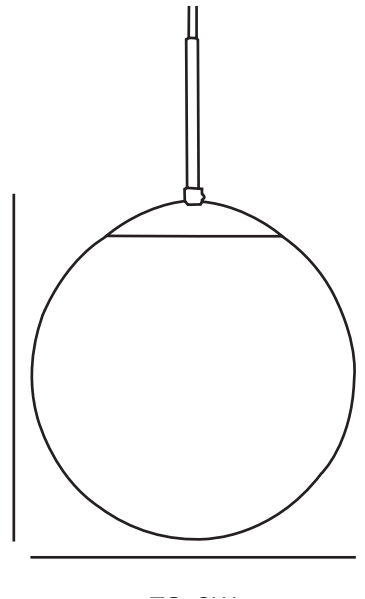

CAFE 25 | CEILING PENDANT | OPAL WHITE

39573001

nordlux®

Voltage (V): 220-240 Volt
IP degree: IP20
Maximum bulb wattage (W): 25
Class (Class 1, Class 2, Class 3):
Class 2 (Double isolated)
Socket type: E27
Dimmerable: Yes with compatible
bulb
Parallel connection: False

Primary material: Glass
Secondary material: Metal
Colour of the glass: Opal white
Colour of the cable: Clear
Length of the cable (cm): 180
Surface material of the cable:
Plastic
Is the cable replaceable: False

Colour: Opal white
Height (cm) : 39
Shade Diameter (cm): 25
Shade Height (cm): 25
Length (cm): 25

EAN: 5701581103016
TUN: 5927037
Item Number: 39573001

Pcs Per Master Carton: 3
Sales Box Height (cm): 38
Sales Box Width(cm): 27
Sales Box Depth (cm): 27
Sales Box Volume m³ : 0.0277
Product net weight (kg): 0.829