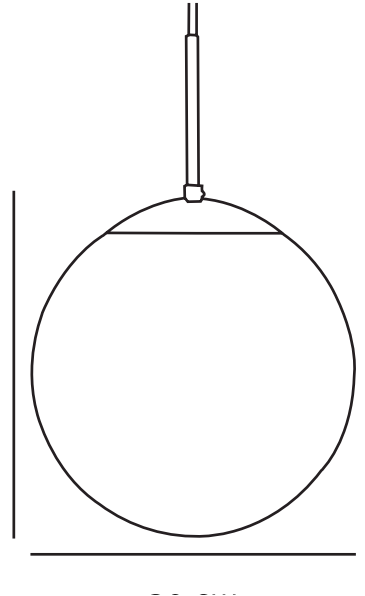

CAFE 30 | CEILING PENDANT | OPAL WHITE

39583001

nordlux®

Voltage (V): 220-240 Volt
IP degree: IP20
Maximum bulb wattage (W): 25
Class (Class 1, Class 2, Class 3):
Class 2 (Double isolated)
Socket type: E27
Dimmerable: Yes with compatible
bulb
Parallel connection: False

Primary material: Glass
Secondary material: Metal
Colour of the glass: Opal white
Colour of the cable: Clear
Length of the cable (cm): 180
Surface material of the cable:
Plastic
Is the cable replaceable: False

Colour: Opal white
Height (cm) : 44
Shade Diameter (cm): 30
Shade Height (cm): 30
Lenght (cm): 30

EAN: 5701581104013
TUN: 5926935
Item Number: 39583001

Pcs Per Master Carton: 3
Sales Box Height (cm): 43
Sales Box Width(cm): 32
Sales Box Depth (cm): 32
Sales Box Volume m³ : 0.044
Product net weight (kg): 0.938