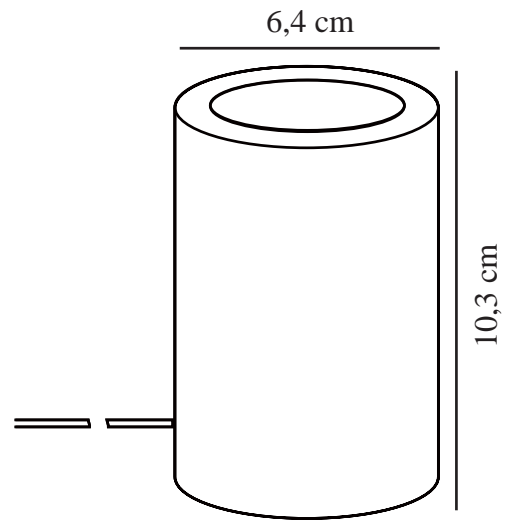

# SIV MARBLE | TABLE LAMP | BLACK

45875003

nordlux®

Voltage (V): 220-240 Volt  
IP degree: IP20  
Maximum bulb wattage (W): 60  
Class (Class 1, Class 2, Class 3):  
Class 2 (Double isolated)  
Socket type: E27  
Dimmerable: Yes with compatible  
bulb  
Switch placement: On the cable  
Parallel connection: False

Colour: Black  
Height (cm) : 10.3  
Width (cm): 6.4  
EAN: 5701581371989  
TUN: 1902482  
Item Number: 45875003

Pcs Per Master Carton: 3  
Sales Box Height (cm): 12  
Sales Box Width(cm): 8  
Sales Box Depth (cm): 12  
Sales Box Volume m<sup>3</sup> : 0.0012  
Product net weight (kg): 0.68

Primary material: Marble  
Secondary material: Metal  
Colour of the cable: Black  
Length of the cable (cm): 150  
Surface material of the cable:  
Textile  
Is the cable replaceable: False

- Nature style • Genuine marble in nature's playful colours
- Create your own design expression with a decorative bulb