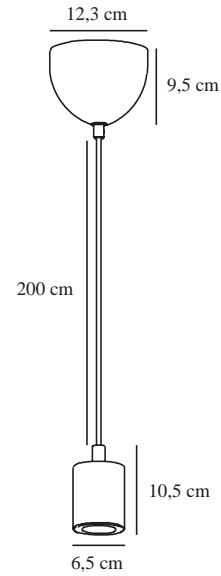

SIV | PENDANT KIT | BLACK

45883003

nordlux®

Voltage (V): 220-240 Volt

IP degree: IP20

Maximum bulb wattage (W): 60

Class (Class 1, Class 2, Class 3):

Class 2 (Double isolated)

Socket type: E27

Dimmerable: Yes with compatible bulb

Parallel connection: False

Colour: Black

Height (cm) : 10.5

Width (cm): 6.5

Lenght (cm): 6.5

EAN: 5701581372283

TUN: 1902362

Item Number: 45883003

Pcs Per Master Carton: 3

Sales Box Height (cm): 13.5

Sales Box Width(cm): 13

Sales Box Depth (cm): 13

Sales Box Volume m³ : 0.0023

Product net weight (kg): 0.69

Primary material: Marble

Secondary material: Metal

Colour of the cable: Black

Length of the cable (cm): 200

Surface material of the cable:

Textile

Is the cable replaceable: False

- Nature style • Genuine marble in natures playful colours
- Create your own design expression with a decorative bulb