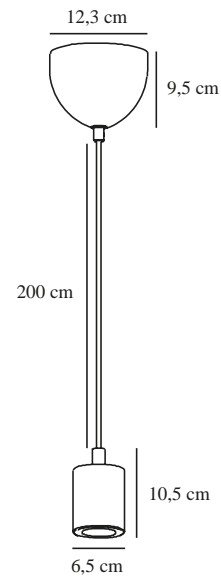

SIV | PENDANT KIT | BROWN

45883018

nordlux®

Voltage (V): 220-240 Volt
IP degree: IP20
Maximum bulb wattage (W): 60
Class (Class 1, Class 2, Class 3):
Class 2 (Double isolated)
Socket type: E27
Parallel connection: False

Primary material: Marble
Secondary material: Metal
Colour of the cable: Black
Length of the cable (cm): 200
Surface material of the cable:
Textile
Is the cable replaceable: False
Colour: Brown

Height (cm) : 10.5
Width (cm): 6.5
Length (cm): 6.5
Mount directly into insulation:
False

EAN: 5704924011542
TUN: 2276928
Item Number: 45883018

Pcs Per Master Carton: 3
Sales Box Height (cm): 13.5
Sales Box Width(cm): 13
Sales Box Depth (cm): 13
Sales Box Volume m³ : 0.0023
Product net weight (kg): 0.69