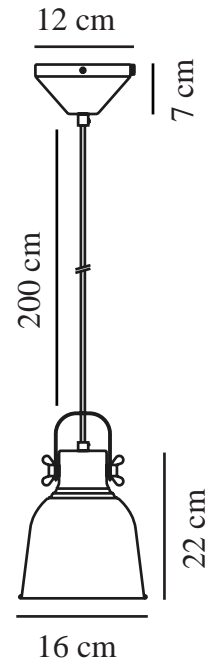

# ADRIAN 16 | CEILING PENDANT | ANTHRACITE

48783003

nordlux®

Voltage (V): 220-240 Volt  
IP degree: IP20  
Maximum bulb wattage (W): 25  
Class (Class 1, Class 2, Class 3):  
Class 2 (Double isolated)  
Socket type: E27  
Dimmerable: Yes with compatible  
bulb  
Parallel connection: True

Primary material: Metal  
Secondary material: Plastic  
Colour of the cable: Black/white  
Length of the cable (cm): 200  
Surface material of the cable:  
Textile  
Is the cable replaceable: False

Colour: Anthracite

Height (cm) : 24  
Width (cm): 16  
Shade Diameter (cm): 16  
Shade Height (cm): 22  
Length (cm): 16  
Tilt Angle (°): 180

EAN: 5701581461789  
TUN: 2042358  
Item Number: 48783003

Pcs Per Master Carton: 6  
Sales Box Height (cm): 22  
Sales Box Width(cm): 16.5  
Sales Box Depth (cm): 16.5  
Sales Box Volume m<sup>3</sup> : 0.01  
Product net weight (kg): 0.63