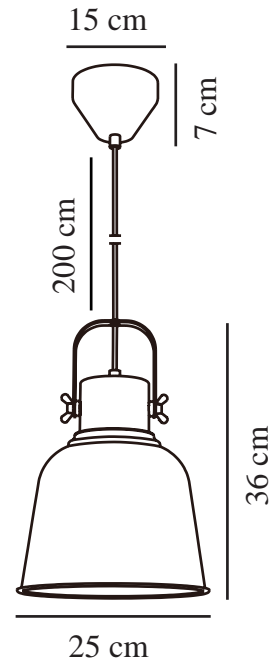

ADRIAN 25 | CEILING PENDANT | ANTHRACITE

48793003

nordlux®

Voltage (V): 220-240 Volt
IP degree: IP20
Maximum bulb wattage (W): 40
Class (Class 1, Class 2, Class 3):
Class 2 (Double isolated)
Socket type: E27
Dimmerable: Yes with compatible
bulb
Parallel connection: True

Primary material: Metal
Secondary material: Plastic
Colour of the cable: Black/white
Length of the cable (cm): 200
Surface material of the cable:
Textile
Is the cable replaceable: False

Colour: Anthracite

Height (cm) : 36
Width (cm): 25
Shade Diameter (cm): 25
Shade Height (cm): 28
Length (cm): 25
Tilt Angle (°): 180

EAN: 5701581461987
TUN: 2042360
Item Number: 48793003

Pcs Per Master Carton: 3
Sales Box Height (cm): 23.5
Sales Box Width(cm): 25.8
Sales Box Depth (cm): 25.8
Sales Box Volume m³ : 0.02
Product net weight (kg): 1.18