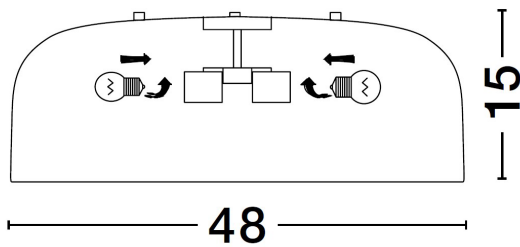

NOVA LUCE

PRODUCT DATASHEET

Version: 001

PRODUCT PHOTOGRAPH

GENERAL INFORMATION

Product Code	526805
Collection	Decorative
Product Category	Ceiling
Product Family	Perleto
Mounting Location	Ceiling
Application Environment	Indoor

DIMENSION & WEIGHT

LxWxH (cm)	D: 48 H: 15
Cut out (cm)	N/A
Weight (Kgr)	2.0

MATERIAL & COLOR

Product Color	Matt White
Body Material	Acrylic & Metal

TECHNICAL DRAWING

APPLICATION & MOUNTING

Ambient Working Temp.	Max 45 oC
Type of Protection	IP20
Dimmable	Depends on the lamp
Type of Dimming (Optional)	N/A
Mounting type	Ceiling
Mounting Depth (cm)	N/A
Led Module Replaceable	Yes
Light Source	LED E27