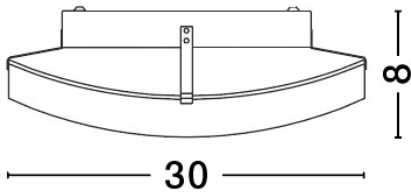

## TECHNICAL DRAWING

## DIMENSION & WEIGHT

LxWxH (cm)	D: 30 H: 8
Cut out (cm)	N/A
Weight (Kgr)	1.0