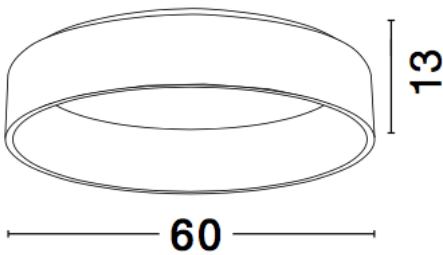

GENERAL INFORMATION

Product Code	6167210
Collection	Decorative
Product Category	Ceiling
Product Family	Rando
Mounting Location	Ceiling
Application Environment	Indoor

DIMENSION & WEIGHT

LxWxH (cm)	D: 60 H: 13
Cut out (cm)	N/A
Weight (Kgr)	2.8

MATERIAL & COLOR

Product Color	Coffee
Body Material	Aluminium & Acrylic

APPLICATION & MOUNTING

Ambient Working Temp.	Max 45 oC
Type of Protection	IP20
Dimmable	No
Type of Dimming (Optional)	N/A
Mounting type	Ceiling
Mounting Depth (cm)	N/A
Led Module Replaceable	No
Light Source	LED

NOVA LUCE S.A

Schimatari Viotias
32009, Greece

+30 22620 58 121
+30 22620 56 743

info@novaluce.com
www.novaluce.com