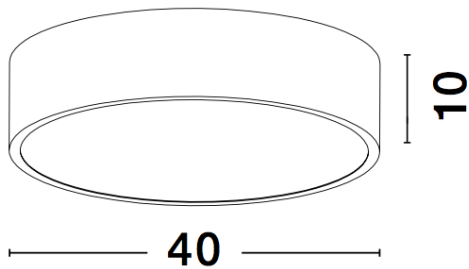

NOVA LUCE

PRODUCT DATASHEET

Version: 001

PRODUCT PHOTOGRAPH

TECHNICAL DRAWING

GENERAL INFORMATION

Product Code	7165201
Collection	Decorative
Product Category	Ceiling
Product Family	Roda
Mounting Location	Ceiling
Application Environment	Indoor

DIMENSION & WEIGHT

LxWxH (cm)	D: 40 H: 10
Cut out (cm)	N/A
Weight (Kgr)	1.8

MATERIAL & COLOR

Product Color	White
Body Material	Aluminium & Acrylic

APPLICATION & MOUNTING

Ambient Working Temp.	Max 45 oC
Type of Protection	IP20
Dimmable	No
Type of Dimming (Optional)	N/A
Mounting type	Ceiling
Mounting Depth (cm)	N/A
Led Module Replaceable	No
Light Source	LED

Power (Nominal)	30W
Input voltage (Nominal)	220-240Vac
Mains Frequency	50/60Hz

PHOTOMETRICAL DATA

Luminous Flux	1800 lm
Color Temperature	3000K
Light Color (Designation)	Warm White

WARRANTY

Warranty	3 Years
----------	----------------