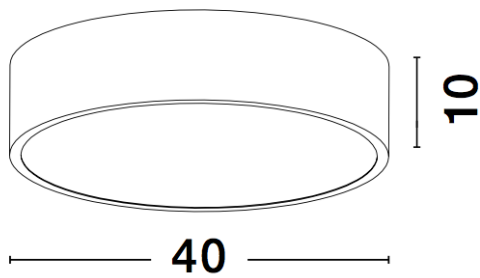

NOVA LUCE

PRODUCT DATASHEET

Version: 001

PRODUCT PHOTOGRAPH

GENERAL INFORMATION

Product Code	7165202
Collection	Decorative
Product Category	Ceiling
Product Family	Roda
Mounting Location	Ceiling
Application Environment	Indoor

DIMENSION & WEIGHT

LxWxH (cm)	D: 40 H: 10
Cut out (cm)	N/A
Weight (Kgr)	2.7

MATERIAL & COLOR

Product Color	Grey
Body Material	Aluminium & Acrylic

TECHNICAL DRAWING

APPLICATION & MOUNTING

Ambient Working Temp.	Max 45 oC
Type of Protection	IP20
Dimmable	No
Type of Dimming (Optional)	N/A
Mounting type	Ceiling
Mounting Depth (cm)	N/A
Led Module Replaceable	No
Light Source	LED

NOVA LUCE S.A

Schimatari Viotias
32009, Greece

+30 22620 58 121
+30 22620 56 743

info@novaluce.com
www.novaluce.com