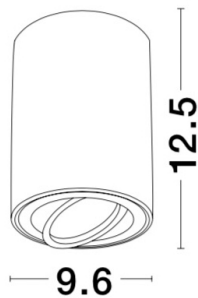

NOVA LUCE

PRODUCT DATASHEET

Version: 001

PRODUCT PHOTOGRAPH

TECHNICAL DRAWING

COMPATIBLE WITH

— On/Off Driver: N/A

— Triac Driver: N/A

— Dali Driver: N/A

GENERAL INFORMATION

Product Code	820002
Product Category	Ceiling GU10
Product Family	Gozzano
Mounting Location	Ceiling
Application Environment	Indoor

DIMENSION & WEIGHT

LxWxH (cm)	D: 9,6 H: 12,5
Cut out (cm)	0
Weight (Kgr)	0.4

Power (Nominal)	max 10 W
Input voltage (Nominal)	N/A
Mains Frequency	50/60Hz
Output voltage	N/A
Output Current	N/A
Power Factor	N/A
Efficiency	N/A
SVM	N/A
Pst	N/A
Class	N/A

PHOTOMETRICAL DATA

Luminous Flux	N/A
Luminous Efficacy	N/A
Color Temperature	N/A
Light Color (Designation)	N/A
CRI	N/A
SDCM	N/A
Beam Angle	N/A
UGR	N/A