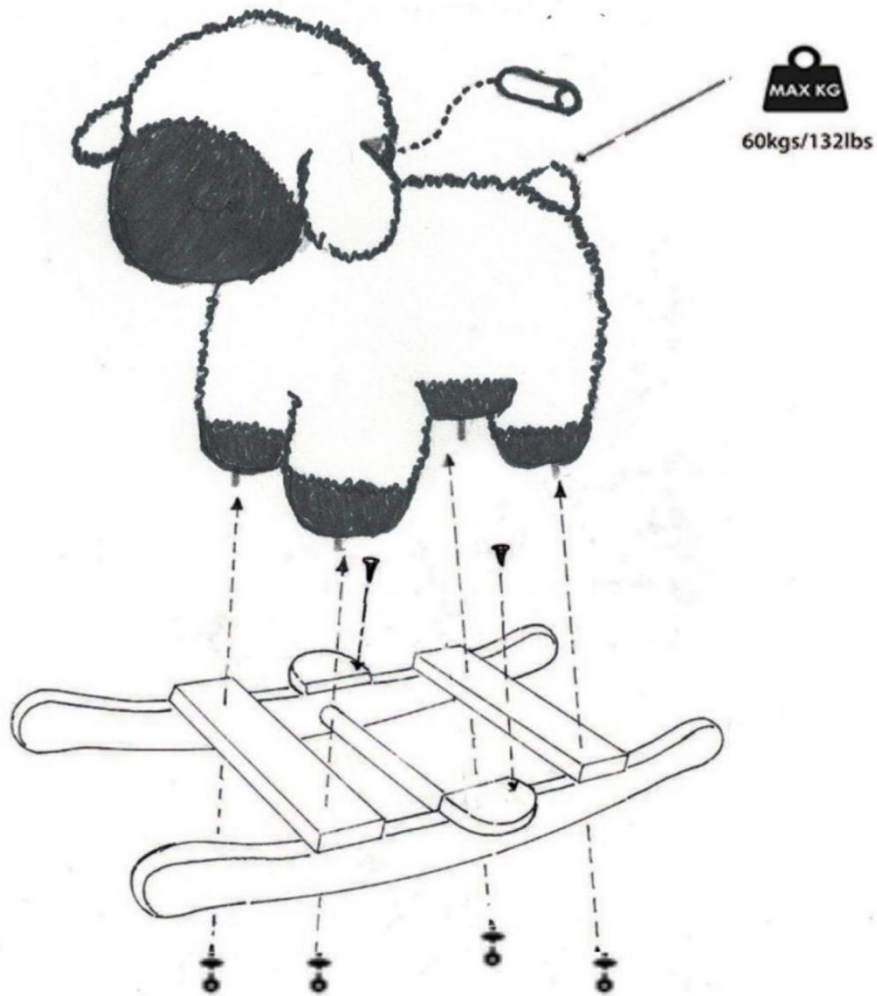

***Bloomingville**®
-EVER CHANGING HOMES