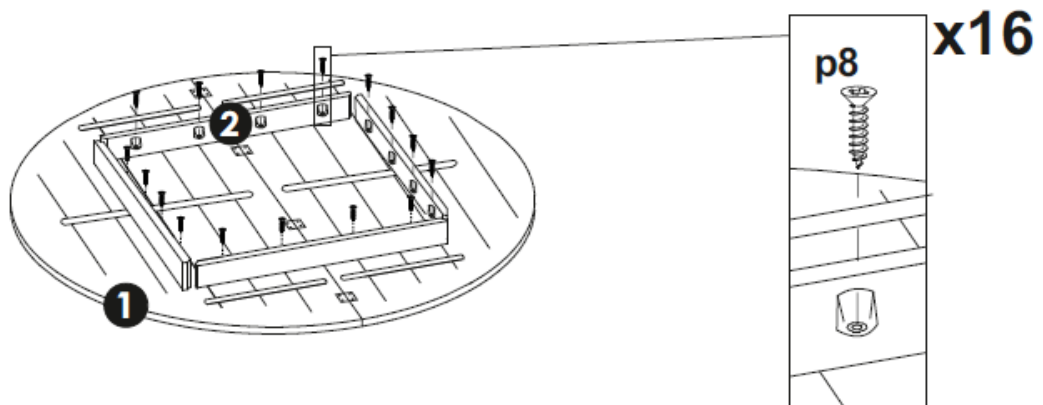

PRODUCT INFORMATION

ITEM NAME: Peron Dining Table

ITEM NO. 82064674

INSTRUCTION

Step 1

x32  3.5x16 p4	x16  3.5x35 p8	x4  n20	x4  n34
x4  j38	x4  g26	x1 13,0  #13 z3	

INSTRUCTION
Step 2 & 3

INSTRUCTION
Step 4 & 5

INSTRUCTION
Step 4