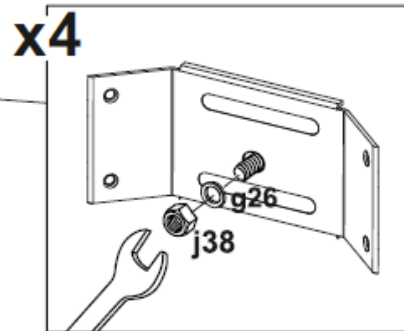

PRODUCT INFORMATION

ITEM NAME: Peron Dining Table

ITEM NO. 82064674

INSTRUCTION

Step 1

x32  3.5x16 p4	x16  3.5x35 p8	x4  n20	x4  n34
x4  j38	x4  g26	x1 13,0  #13 z3	

INSTRUCTION
Step 2 & 3

INSTRUCTION
Step 4 & 5