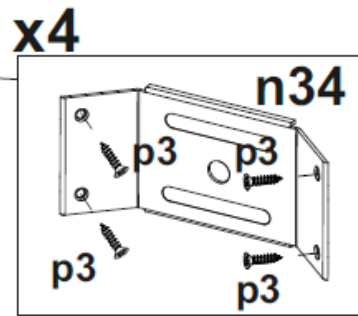

PRODUCT INFORMATION

ITEM NAME: Peron Dining Table

ITEM NO. 82064674

INSTRUCTION

Step 1

x32  3.5x16 p4	x16  3.5x35 p8	x4  n20	x4  n34
x4  j38	x4  g26	x1 13,0  #13 z3	

INSTRUCTION
Step 2 & 3

INSTRUCTION
Step 4 & 5

INSTRUCTION
Step 4