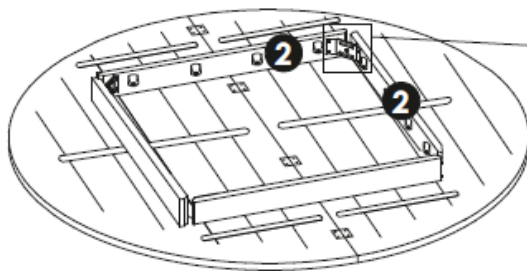

PRODUCT INFORMATION

ITEM NAME: Peron Dining Table

ITEM NO. 82064674

INSTRUCTION

Step 1

x32  3.5x16 p4	x16  3.5x35 p8	x4  n20	x4  n34
x4  j38	x4  g26	x1 13,0  #13 z3	

INSTRUCTION
Step 2 & 3

INSTRUCTION
Step 4 & 5

INSTRUCTION
Step 4