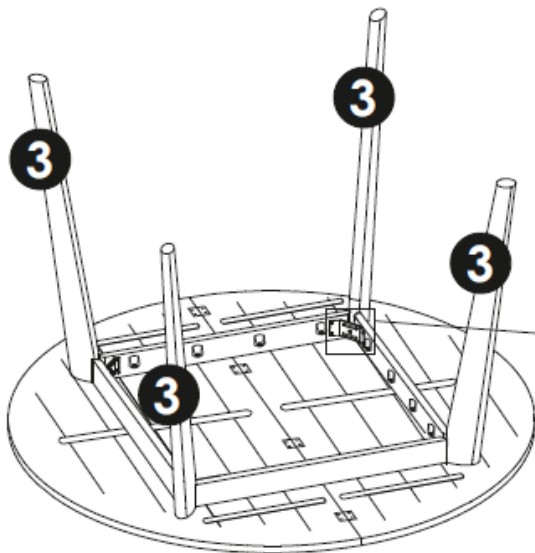

PRODUCT INFORMATION

ITEM NAME: Peron Dining Table

ITEM NO. 82064674

INSTRUCTION

Step 1

x32  3.5x16 p4	x16  3.5x35 p8	x4  n20	x4  n34
x4  j38	x4  g26	x1 13,0  #13 z3	

INSTRUCTION
Step 2 & 3

INSTRUCTION
Step 4 & 5

INSTRUCTION
Step 4