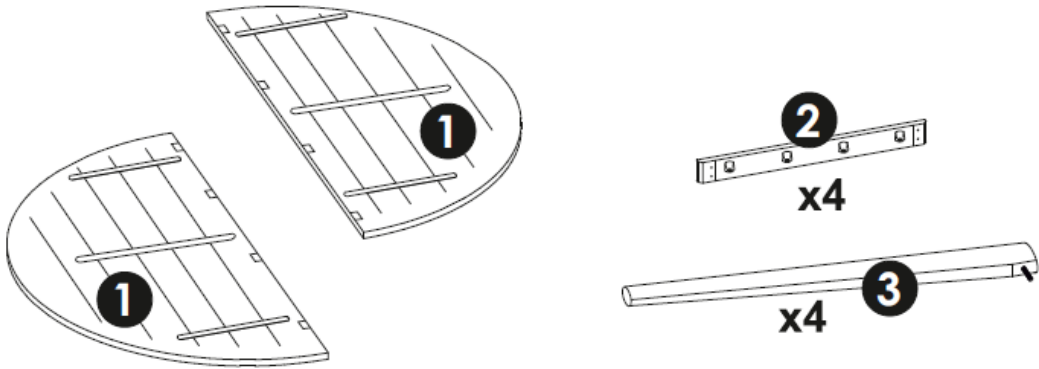

PRODUCT INFORMATION

ITEM NAME: Peron Dining Table

ITEM NO. 82064674

INSTRUCTION

Step 1

x32  3.5x16 p4	x16  3.5x35 p8	x4  n20	x4  n34
x4  j38	x4  g26	x1 13,0  #13 z3	

INSTRUCTION
Step 2 & 3

INSTRUCTION
Step 4 & 5