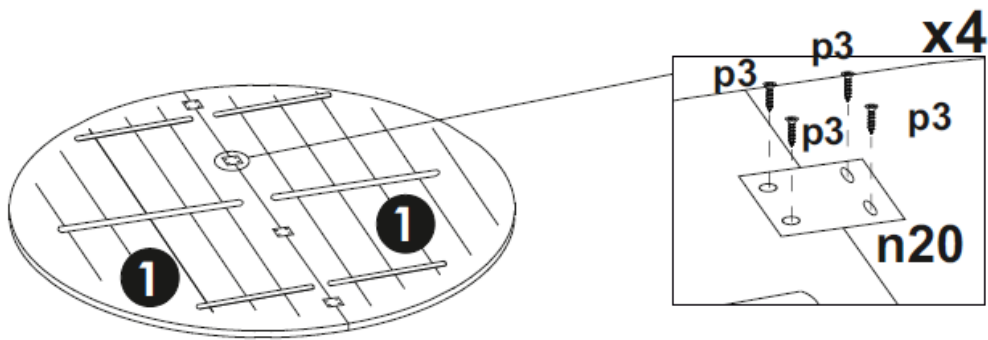

PRODUCT INFORMATION

ITEM NAME: Peron Dining Table

ITEM NO. 82064674

INSTRUCTION

Step 1

x32  3.5x16 p4	x16  3.5x35 p8	x4  n20	x4  n34
x4  j38	x4  g26	x1 13,0  #13 z3	

INSTRUCTION
Step 2 & 3

INSTRUCTION
Step 4 & 5

INSTRUCTION
Step 4