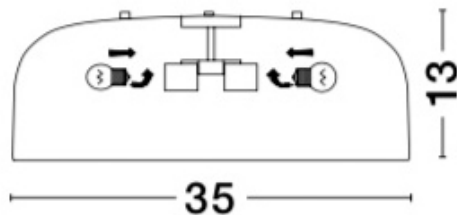

NOVA LUCE

PRODUCT DATASHEET

Version: 001

PRODUCT PHOTOGRAPH

TECHNICAL DRAWING

GENERAL INFORMATION

Product Code	826809
Collection	Decorative
Product Category	Ceiling
Product Family	Perleto
Mounting Location	Ceiling
Application Environment	Indoor

DIMENSION & WEIGHT

LxWxH (cm)	D: 35 H: 13
Cut out (cm)	N/A
Weight (Kgr)	1.2

MATERIAL & COLOR

Product Color	Matt Black
Body Material	Acrylic & Metal

APPLICATION & MOUNTING

Ambient Working Temp.	Max 45 oC
Type of Protection	IP20
Dimmable	Depends on the lamp
Type of Dimming (Optional)	N/A
Mounting type	Ceiling
Mounting Depth (cm)	N/A
Led Module Replaceable	Yes
Light Source	LED E27