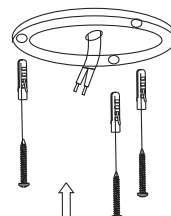

NOVA LUCE

834863, 834865

1

Turn off the general switch

2

Mark and drill holes

3

Apply plastic anchors
& tie up screws

4

Connect the wires

5

Apply the bulb by rotate

6

Apply the product by rotating

7

Turn on the general switch