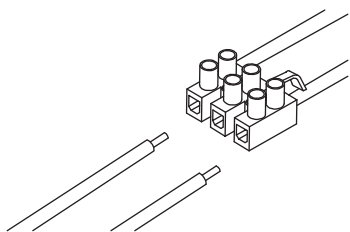

NOVA LUCE

834863, 834865

1

Turn off the general switch

2

Mark and drill holes

3

Apply plastic anchors
& tie up screws

4

Connect the wires

5

Apply the bulb by rotate

6

Apply the product by rotating

7

Turn on the general switch