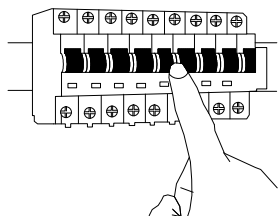

NOVA LUCE

834863, 834865

1

Turn off the general switch

2

Mark and drill holes

3

Apply plastic anchors
& tie up screws

4

Connect the wires

5

Apply the bulb by rotate

6

Apply the product by rotating

7

Turn on the general switch