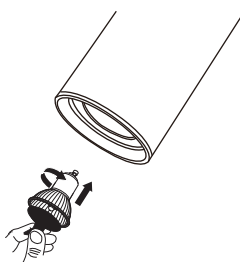

NOVA LUCE

834863, 834865

1

Turn off the general switch

2

Mark and drill holes

3

Apply plastic anchors
& tie up screws

4

Connect the wires

5

Apply the bulb by rotate

6

Apply the product by rotating

7

Turn on the general switch