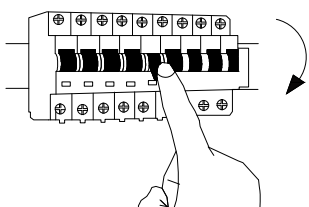

NOVA LUCE

834863, 834865

1

Turn off the general switch

2

Mark and drill holes

3

Apply plastic anchors
& tie up screws

4

Connect the wires

5

Apply the bulb by rotate

6

Apply the product by rotating

7

Turn on the general switch