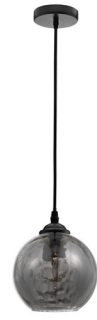

# NOVA LUCE

Supplier's name or trade mark: NOVA LUCE S.A  
Supplier's address: SCHIMATARI VIOTIAS 32009, GREECE  
Model identifier: 8436401  
Type of light source: LED | E27 1x12 Watt | Bulb Excluded

### General Information

Material number	8436401
Type	Pendant
Product segment	Indoor

### Dimensions

Diameter (in cm)	14 Cm
Length	
Width (in cm)	
Height (in cm)	H1: 12 H2: 125 Cm
Cable Length (in cm)	

### Material & Colour

Color	Metal & Glass
Colour	Smoke Glass & Black
Adjustable	Yes