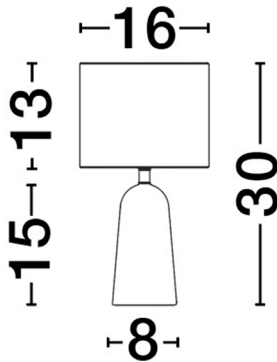

NOVA LUCE

PRODUCT DATASHEET

Version: 001

PRODUCT PHOTOGRAPH

TECHNICAL DRAWING

GENERAL INFORMATION

Product Code	9001080
Collection	Decorative
Product Category	Table
Product Family	Oby
Mounting Location	N/A
Application Environment	Indoor
Specifications	

DIMENSION & WEIGHT

LxWxH (cm)	D: 16 H: 30
Cut out (cm)	N/A
Weight (Kgr)	0.5

MATERIAL & COLOR

Product Color	Natural & White
Body Material	Fabric & Wood

APPLICATION & MOUNTING

Ambient Working Temp.	Max 45 oC
Type of Protection	IP20
Dimmable	Depend On Lamp
Type of Dimming	Depend On Lamp
Mounting type	N/A
Mounting Depth (cm)	N/A
Led Module Replaceable	Yes
Light Source	LED E27

Power (Nominal)	12 W
Input voltage (Nominal)	220-240Vac
Mains Frequency	50/60Hz

PHOTOMETRICAL DATA

Luminous Flux	Depend On Lamp
Color Temperature	Depend On Lamp
Light Color (Designation)	Warm White

WARRANTY