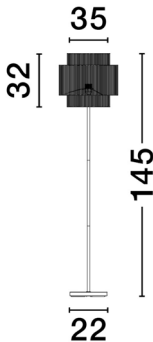

## PRODUCT PHOTOGRAPH

## TECHNICAL DRAWING

## DIMENSION & WEIGHT

LxWxH (cm)	Ø: 145 Cable Length 180
Cut out (cm)	N/A
Weight (Kgr)	3.2