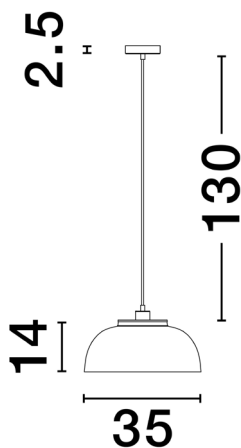

NOVA LUCE

PRODUCT DATASHEET

Version: 001

PRODUCT PHOTOGRAPH

TECHNICAL DRAWING

GENERAL INFORMATION

Product Code	9001086
Collection	Decorative
Product Category	Suspension
Product Family	Sqube
Mounting Location	Ceiling
Application Environment	Indoor
Specifications	

DIMENSION & WEIGHT

LxWxH (cm)	D: 35 H: 130
Cut out (cm)	N/A
Weight (Kgr)	1.1

MATERIAL & COLOR

Product Color	Black & Gold
Body Material	Metal

APPLICATION & MOUNTING

Ambient Working Temp.	Max 45 oC
Type of Protection	IP20
Dimmable	Depend On Lamp
Type of Dimming	Depend On Lamp
Mounting type	Surface
Mounting Depth (cm)	N/A
Led Module Replaceable	Yes
Light Source	LED E27

Power (Nominal)	12 W
Input voltage (Nominal)	220-240Vac
Mains Frequency	50/60Hz

PHOTOMETRICAL DATA

Luminous Flux	Depend On Lamp
Color Temperature	Depend On Lamp
Light Color (Designation)	WW - CW

WARRANTY