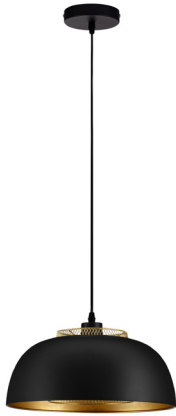

NOVA LUCE

PRODUCT DATASHEET

Version: 001

PRODUCT PHOTOGRAPH

TECHNICAL DRAWING

GENERAL INFORMATION

Product Code	9001086
Collection	Decorative
Product Category	Suspension
Product Family	Sqube
Mounting Location	Ceiling
Application Environment	Indoor
Specifications	

DIMENSION & WEIGHT

LxWxH (cm)	D: 35 H: 130
Cut out (cm)	N/A
Weight (Kgr)	1.1

MATERIAL & COLOR

Product Color	Black & Gold
Body Material	Metal

APPLICATION & MOUNTING

Ambient Working Temp.	Max 45 oC
Type of Protection	IP20
Dimmable	Depend On Lamp
Type of Dimming	Depend On Lamp
Mounting type	Surface
Mounting Depth (cm)	N/A
Led Module Replaceable	Yes
Light Source	LED E27