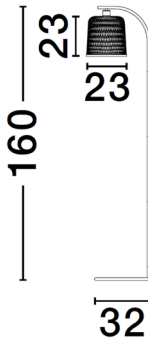

NOVA LUCE

PRODUCT DATASHEET

Version: 001

PRODUCT PHOTOGRAPH

TECHNICAL DRAWING

GENERAL INFORMATION

Product Code	9001090
Collection	Decorative
Product Category	Floor
Product Family	Intra
Mounting Location	N/A
Application Environment	Indoor
Specifications	

DIMENSION & WEIGHT

LxWxH (cm)	H:160 Cable Length 180
Cut out (cm)	N/A
Weight (Kgr)	1.1

MATERIAL & COLOR

Product Color	Black
Body Material	Metal & Bamboo

APPLICATION & MOUNTING

Ambient Working Temp.	Max 45 oC
Type of Protection	IP20
Dimmable	Depend On Lamp
Type of Dimming	Depend On Lamp
Mounting type	N/A
Mounting Depth (cm)	N/A
Led Module Replaceable	Yes
Light Source	LED E27

Power (Nominal)	12 W
Input voltage (Nominal)	220-240Vac
Mains Frequency	50/60Hz

PHOTOMETRICAL DATA

Luminous Flux	Depend On Lamp
Color Temperature	Depend On Lamp
Light Color (Designation)	Warm White

WARRANTY