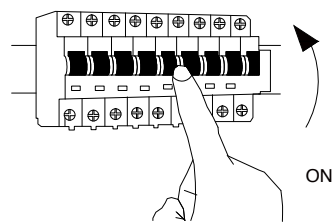

NOVA LUCE

9001531 - 9001532

1

Turn off the general switch

2

Drill holes, Apply plastic anchors
& screws

3

Connect the wires

4

Apply the glass

5

Turn on the general switch