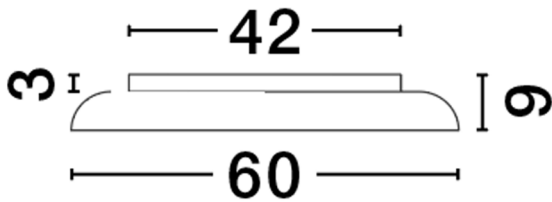

NOVA LUCE

PRODUCT DATASHEET

Version: 001

PRODUCT PHOTOGRAPH

TECHNICAL DRAWING

GENERAL INFORMATION

Product Code	9005657
Collection	Decorative
Product Category	Ceiling
Product Family	Linus
Mounting Location	Ceiling
Application Environment	Indoor

DIMENSION & WEIGHT

LxWxH (cm)	D: 60 H: 9
Cut out (cm)	N/A
Weight (Kgr)	4.4

MATERIAL & COLOR

Product Color	Sandy Black
Body Material	Aluminium & Acrylic

APPLICATION & MOUNTING

Ambient Working Temp.	Max 45 oC
Type of Protection	IP20
Dimmable	Yes
Type of Dimming (Optional)	Triac
Mounting type	Ceiling
Mounting Depth (cm)	N/A
Led Module Replaceable	No
Light Source	LED

NOVA LUCE S.A

Schimatari Viotias
32009, Greece

+30 22620 58 121
+30 22620 56 743

info@novaluce.com
www.novaluce.com