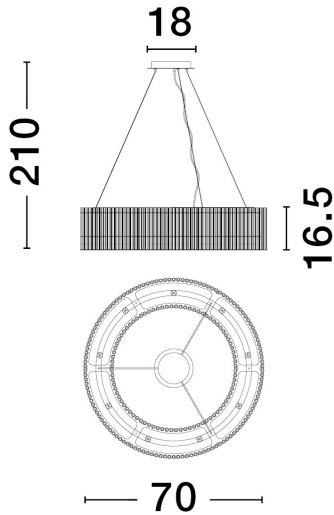

NOVA LUCE

PRODUCT DATASHEET

Version: 001

PRODUCT PHOTOGRAPH

TECHNICAL DRAWING

GENERAL INFORMATION

Product Code	9006056
Collection	Decorative
Product Category	Suspension
Product Family	Barok
Mounting Location	Ceiling
Application Environment	Indoor

DIMENSION & WEIGHT

LxWxH (cm)	D: 70 H: 210
Cut out (cm)	N/A
Weight (Kgr)	12.7

MATERIAL & COLOR

Product Color	Matt Black
Body Material	Metal & Glass

APPLICATION & MOUNTING

Ambient Working Temp.	Max 45 oC
Type of Protection	IP20
Dimmable	Depends on the lamp
Type of Dimming (Optional)	N/A
Mounting type	Ceiling
Mounting Depth (cm)	N/A
Led Module Replaceable	Yes
Light Source	LED G9

Power (Nominal)	Depends on the lamp
Input voltage (Nominal)	220-240Vac
Mains Frequency	50/60Hz

PHOTOMETRICAL DATA

Luminous Flux	Depends on the lamp
Color Temperature	Depends on the lamp
Light Color (Designation)	N/A